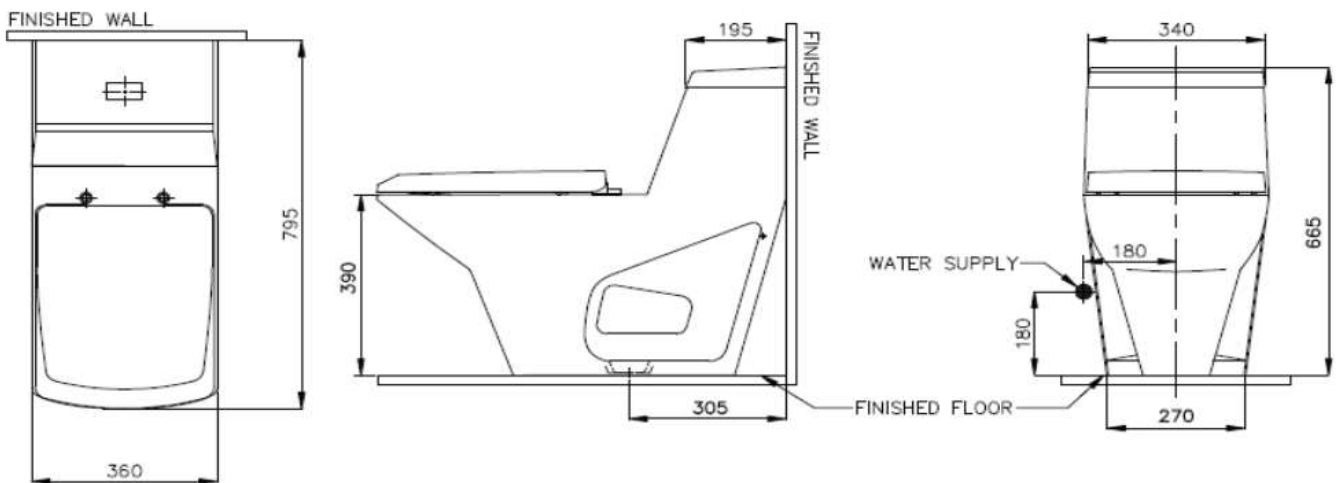

Flushing of pipe must be done before fittings are installed. Failure to do so voids the warranty.

Follow cleaning instructions and avoid using any harmful chemicals.

All information is for reference only. Installation shall always be based on the specs provided with actual delivered items.

For more info, visit www.sanitecph.com