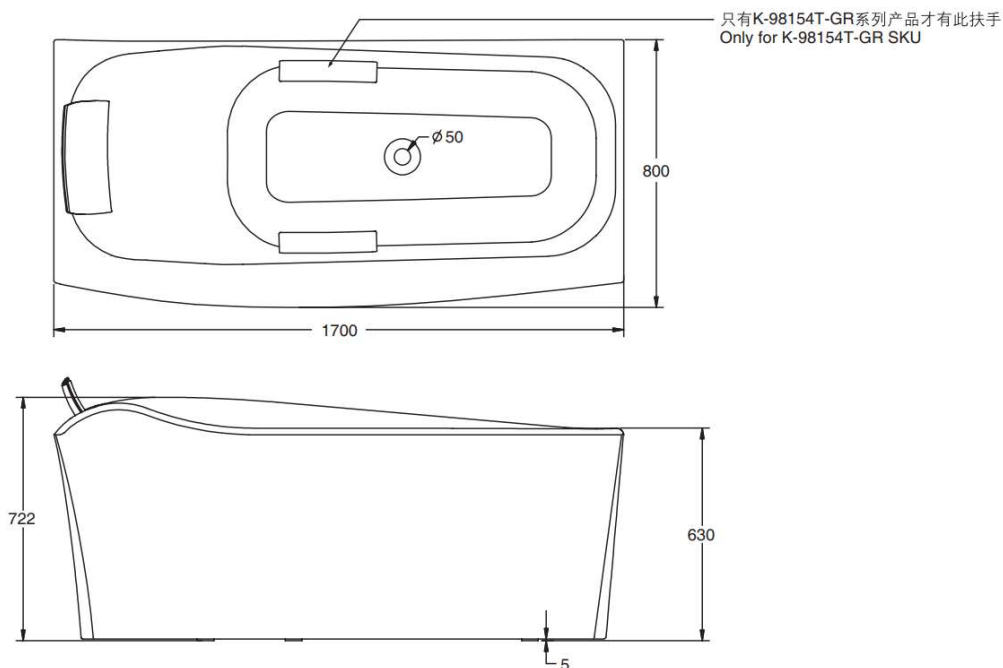

Brand : KOHLER,
Name : COMFORTABLE Freestanding tub
Item Code : K98154T-GR58-0

Designer :

Color / Finish: White
Dimensions : Overall (LxWxH in cm)
170 x 80 x 72.2cm

Product info:

- Acrylic tub
- With sloping backrest
- Soft adjustable grey bath pillow
- Drain and grip rails included