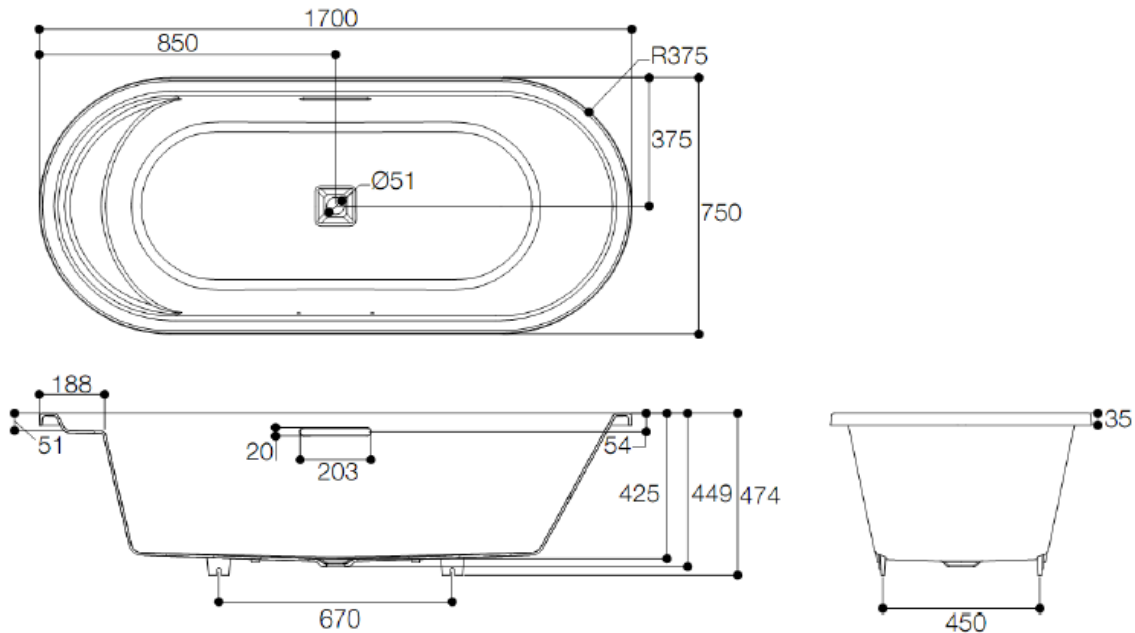

SPECIFICATION SHEET - fixtures

BRAND:	KOHLER®	Product Photo:
ORIGIN:	USA / China	
SERIES:	DROP-IN TUBS	
PRODUCT DESCRIPTION:	LOVEE Drop-in cast iron bathtub with 1 grip hole	
MODEL No.	K9286T-GR-0	
FINISH/COLOUR:	White	
DIMENSIONS:	1700 x 750 x 474mm	
OPTIONAL MATCHING PARTS:	K-17758T-CP Bathtub pop-up waste 1½" K-8243T-CP Handgrip rail (per pairs)	

Technical Informations:

REMINDER:	Pipe flushing must be done before faucets are installed. Failure to do so voids the warranty.
	Do not use cleaners containing abrasive cleansers, ammonia, bleach, acids, waxes, alcohol, solvents or other products not recommended for chrome.
	All information is for reference only, installation shall always be based on the actual product delivered.