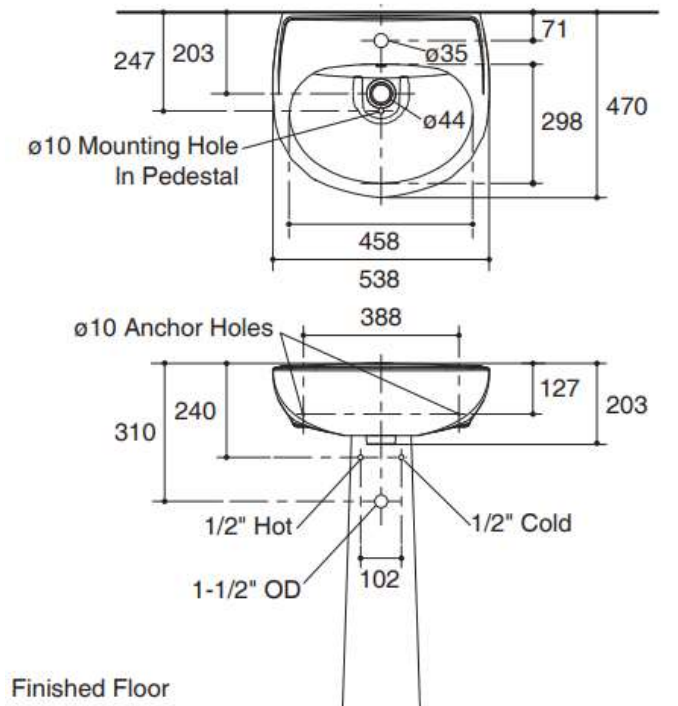

Brand : KOHLER,
Name : SACRAMENTO
Item Code : K8703X-1-0 – Lavatory
K8705X-0 – Pedestal

Designer :

Color / Finish: White
Dimensions : Overall (LxWxH in cm)
53.7 x 46.9 x 85.5cm

Product info:

- Vitreous China
- With 1 tap hole
- With overflow drain