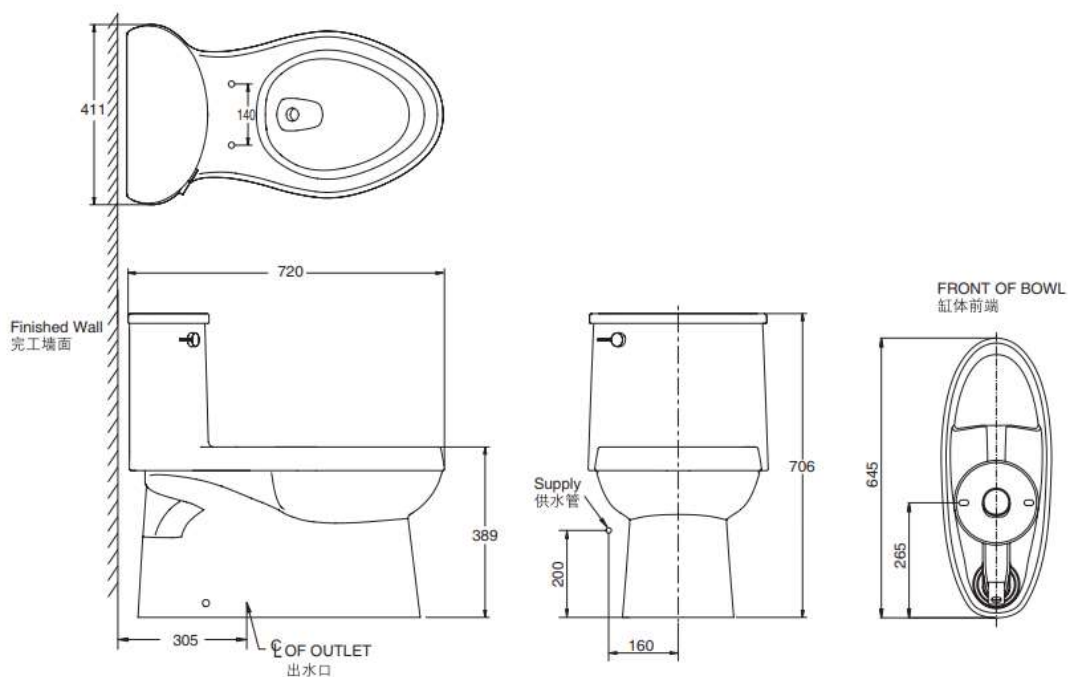

Brand : KOHLER,
Name : MEMOIRS STATELY two piece toilet
Item Code : K5171X-CM-0

Designer :

Color / Finish: White
Dimensions : Overall (LxWxH in cm)
72 x 41.1 x 69.4cm

Product info:

- Skirted bowl design
- Class 5 single flushing system
- Single flush 4.2L
- S-trap 305mm

Add-ons:

- 1 x 54.10600 flexible hose ½ x ½
- 1 x C408681 angle valve ½ x ½
- 1 x B9082GASV1 floor flange

Flushing of pipe must be done before fittings are installed. Failure to do so voids the warranty.