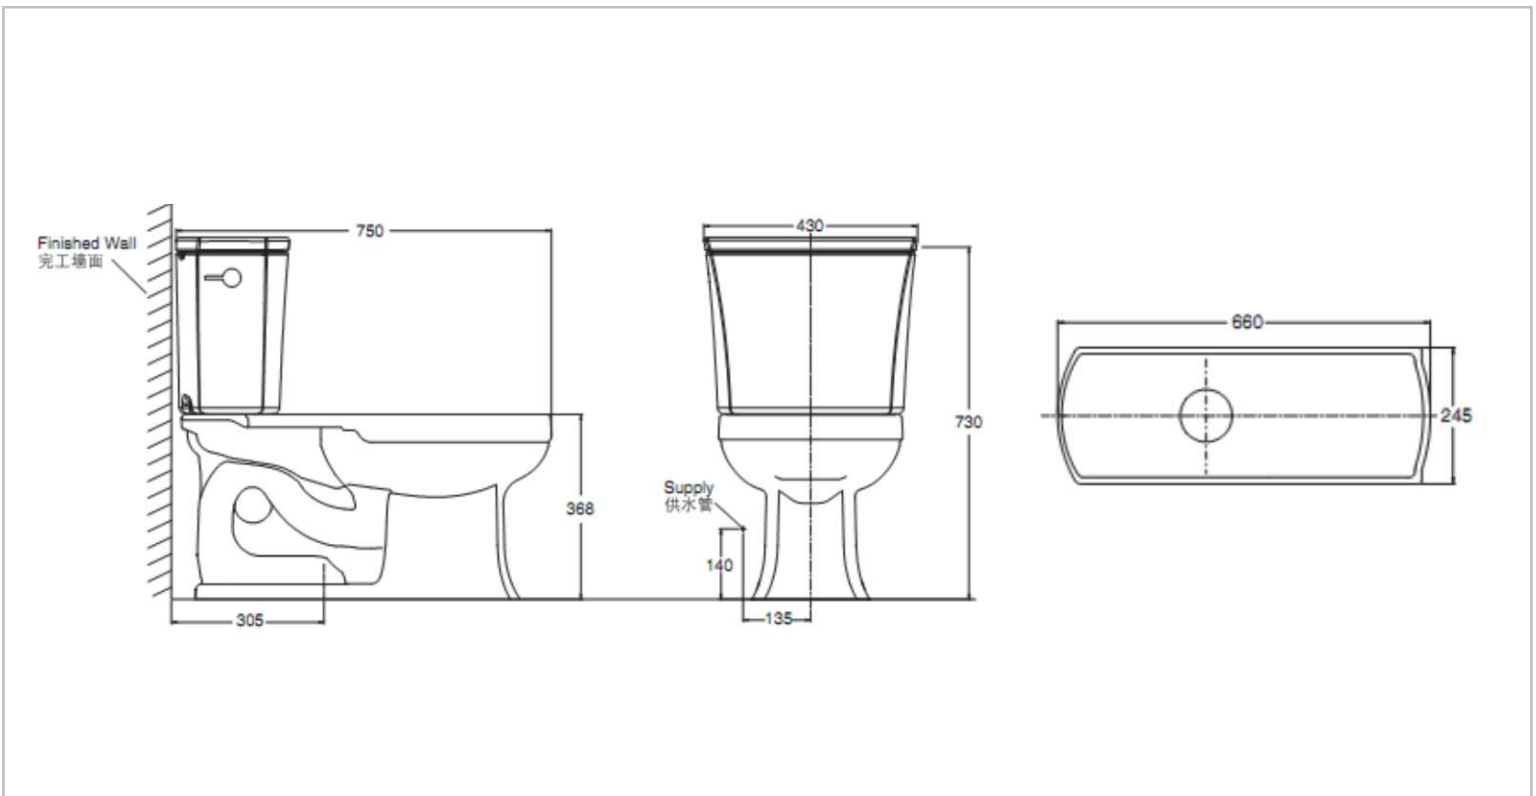

Brand : KOHLER,
 Name : KELSTON two-piece toilet
 Item Code : K4311T-0 – bowl
 K4474T-0 – tank
 K4653T-0 – seat and cover

Designer :

Color / Finish: White
 Dimensions : Overall (LxWxH in cm)
 75 x 43 x 73cm

Product info:

- Two-piece elongated toilet
- Single flush, 4.8L
- Flush system: Class Five
- S-trap 305mm

Add-ons

- 1 x 54.10600 flexible hose ½ x ½
- 1 x C408681 angle valve ½ x ½
- 1 x B9082GASV1 floor flange