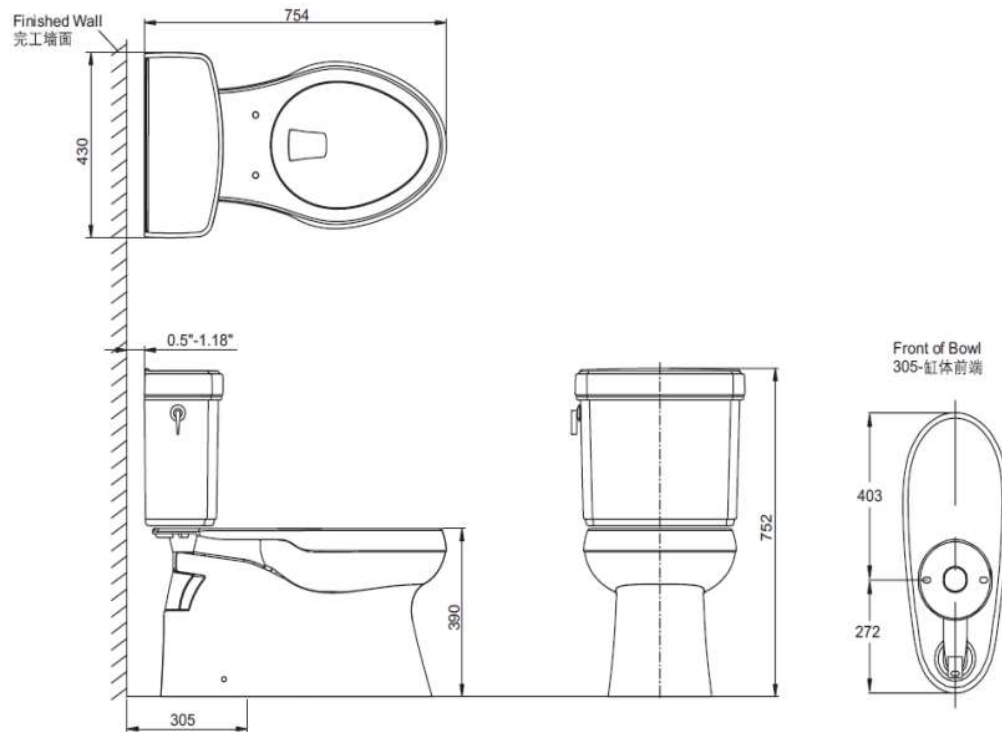

Brand : KOHLER,
Name : PINOIR two-piece toilet
Item Code : K5767T-0 – bowl
K4609T-WM-0 – tank
K4713T-0 – seat and cover

Designer :

Color / Finish: White
Dimensions : Overall (LxWxH in cm)
75.5 x 43 x 75.4cm

Product info:

- Two-piece elongated toilet
- Single flush, 4.2L
- Flush system: Class Five
- With Quiet close seat and cover
- S-trap 305mm

Add-ons

- 1 x 54.10600 flexible hose ½ x ½
- 1 x C408681 angle valve ½ x ½
- 1 x B9082GASV1 floor flange