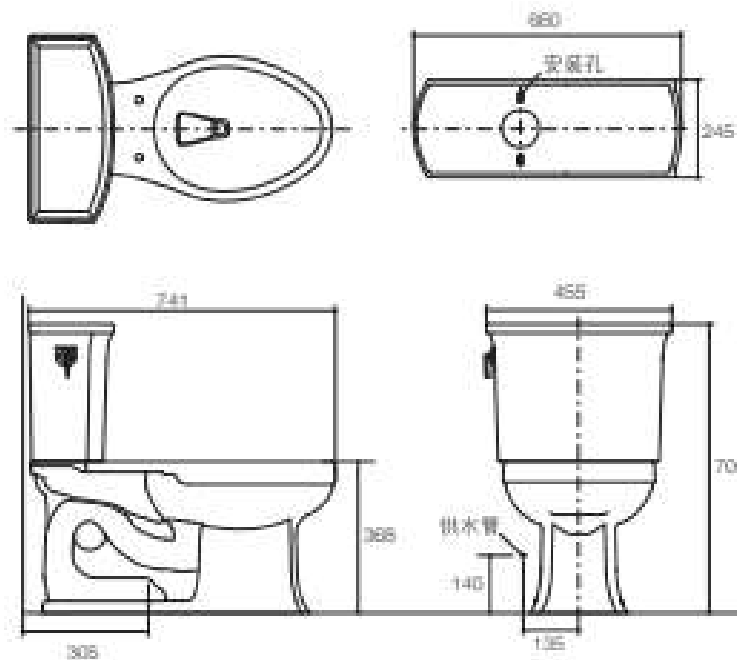

Brand : KOHLER
 Name : ARCHER, tank
 Item Code : K4493T-0

Designer :
 Color / Finish: White
 Dimensions : 741x455x700

Product info:

Flushing of pipe must be done before fittings are installed. Failure to do so voids the warranty.