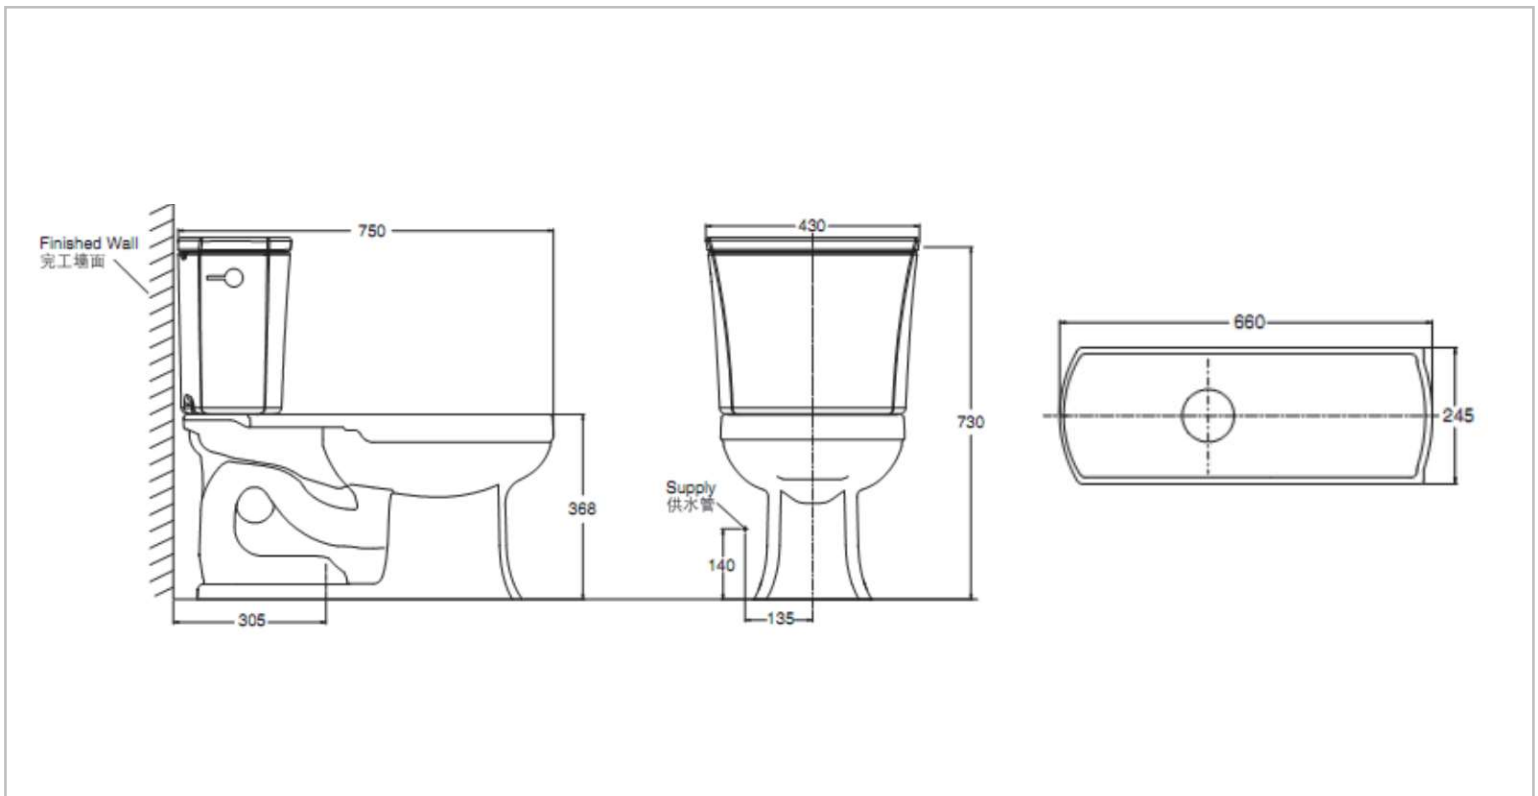

Brand : KOHLER,
 Name : KELSTON two-piece toilet
 Item Code : K4311T-0 – bowl
 K4474T-0 – tank
 K4653T-0 – seat and cover

Designer :

Color / Finish: White
 Dimensions : Overall (LxWxH in cm)
 75 x 43 x 73cm

Product info:

- Two-piece elongated toilet
- Single flush, 4.8L
- Flush system: Class Five
- S-trap 305mm

Add-ons

- 1 x 54.10600 flexible hose ½ x ½
- 1 x C408681 angle valve ½ x ½
- 1 x B9082GASV1 floor flange