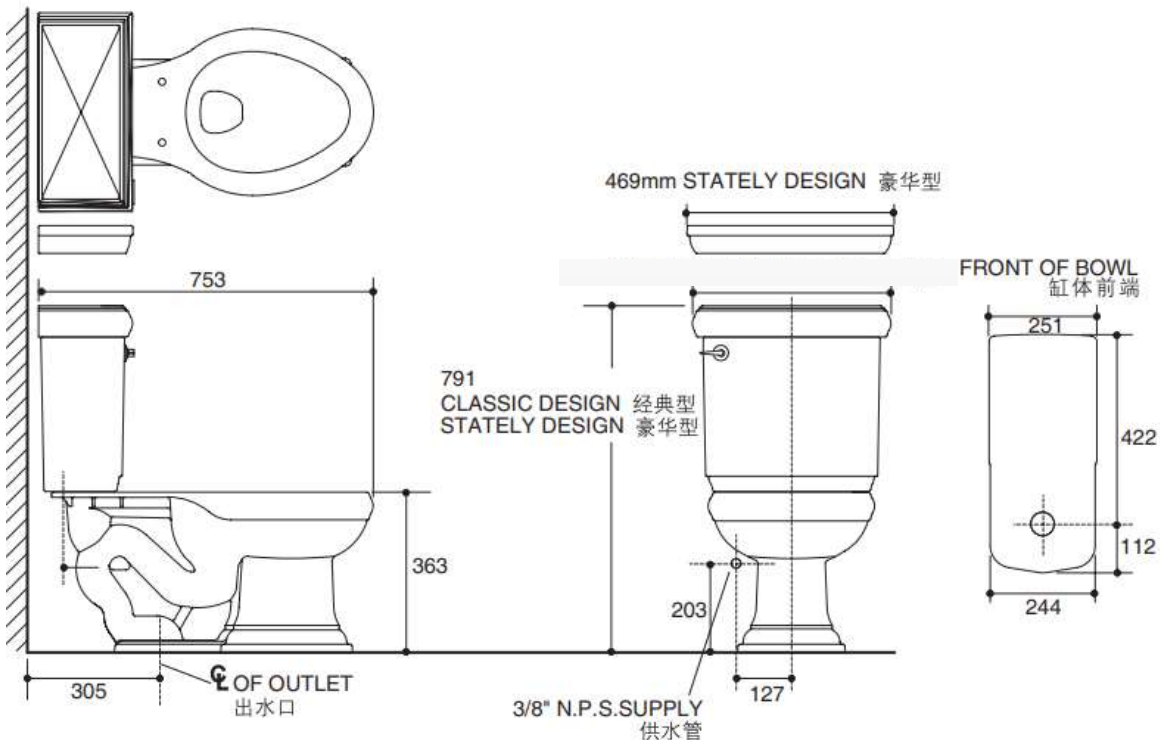

Brand : KOHLER,  
 Name : MEMOIRS STATELY two piece toilet  
 Item Code : K4254T-0 – bowl  
 K4464T-0 – tank  
 K4653T-0 – seat and cover

Designer :

Color / Finish: White  
 Dimensions : Overall (LxWxH in cm)  
 70.5 x 45 x 72.7cm

**Product info:**

- Single flush 6L
- Glazed trapway
- S-trap 305mm

**Add-ons:**

- 1 x 54.10600 flexible hose ½ x ½
- 1 x C408681 angle valve ½ x ½
- 1 x B9082GASV1 floor flange

Flushing of pipe must be done before fittings are installed. Failure to do so voids the warranty.