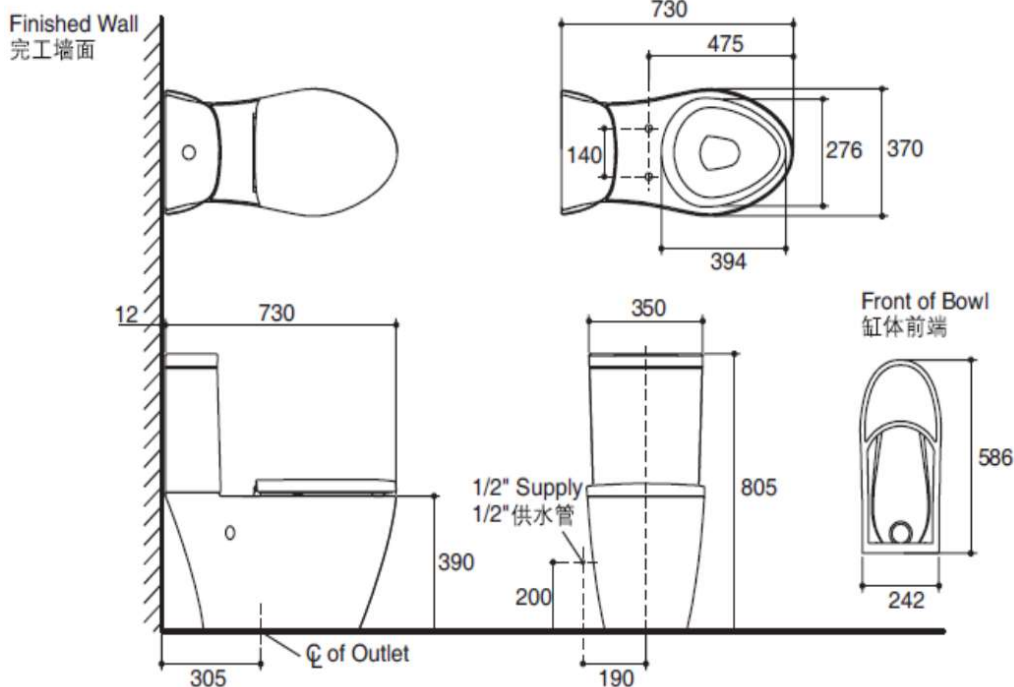

Brand : KOHLER,  
 Name : KARESS Two-piece toilet  
 Item Code : K5773T-0 – bowl  
 K5776T-0 – tank  
 K4141T-2P-0 – seat and cover

Designer :

Color / Finish: White  
 Dimensions : Overall (LxWxH in cm)  
 73 x 80.5 x 37cm

**Product info:**

- Vitreous China
- Class Five flushing system
- Glazed trapway
- S-trap 305mm

**Add-ons:**

- 1 x 54.10600 flexible hose ½ x ½
- 1 x C408681 angle valve ½ x ½
- 1 x B9082GASV1 floor flange