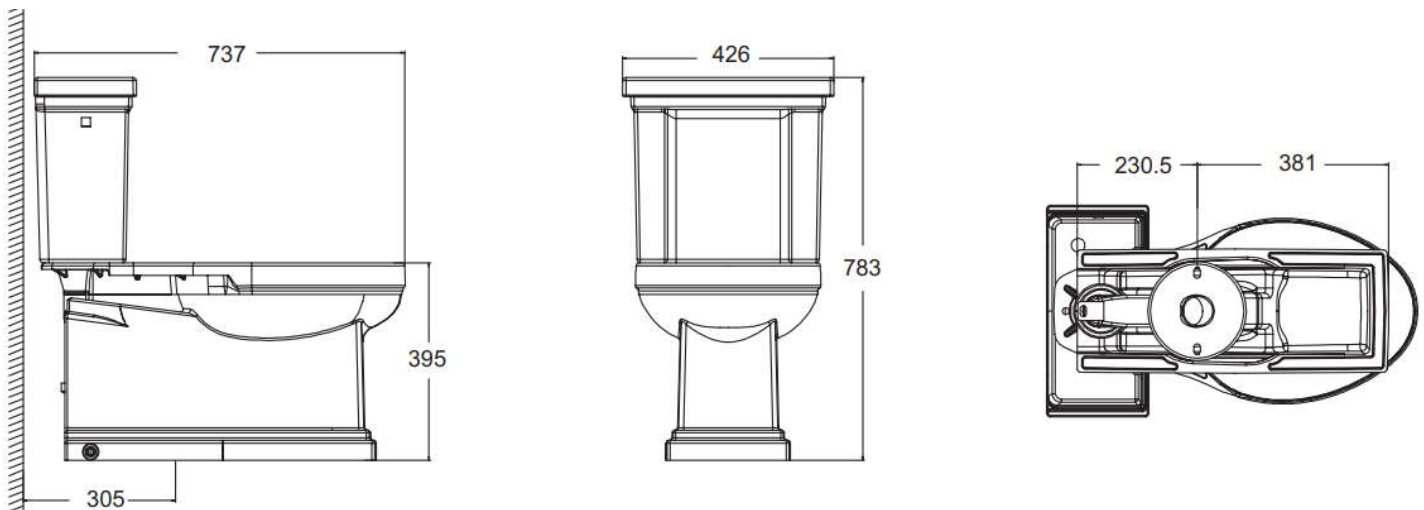

Brand : KOHLER,
 Name : TRESHAM two-piece toilet
 Item Code : K5333T-0 – bowl
 K4134T-0 – tank
 K4713T-0 – seat and cover

Designer :

Color / Finish: White
 Dimensions : Overall (LxWxH in cm)
 73.7 x 42.6 x 78.3cm

Product info:

- Two-piece elongated toilet
- Dual flush, 3 / 4.8L
- Flush system: Class Five
- With Quite close seat and cover
- S-trap 305mm

Add-ons

- 1 x 54.10600 flexible hose ½ x ½
- 1 x C408681 angle valve ½ x ½
- 1 x B9082GASV1 floor flange