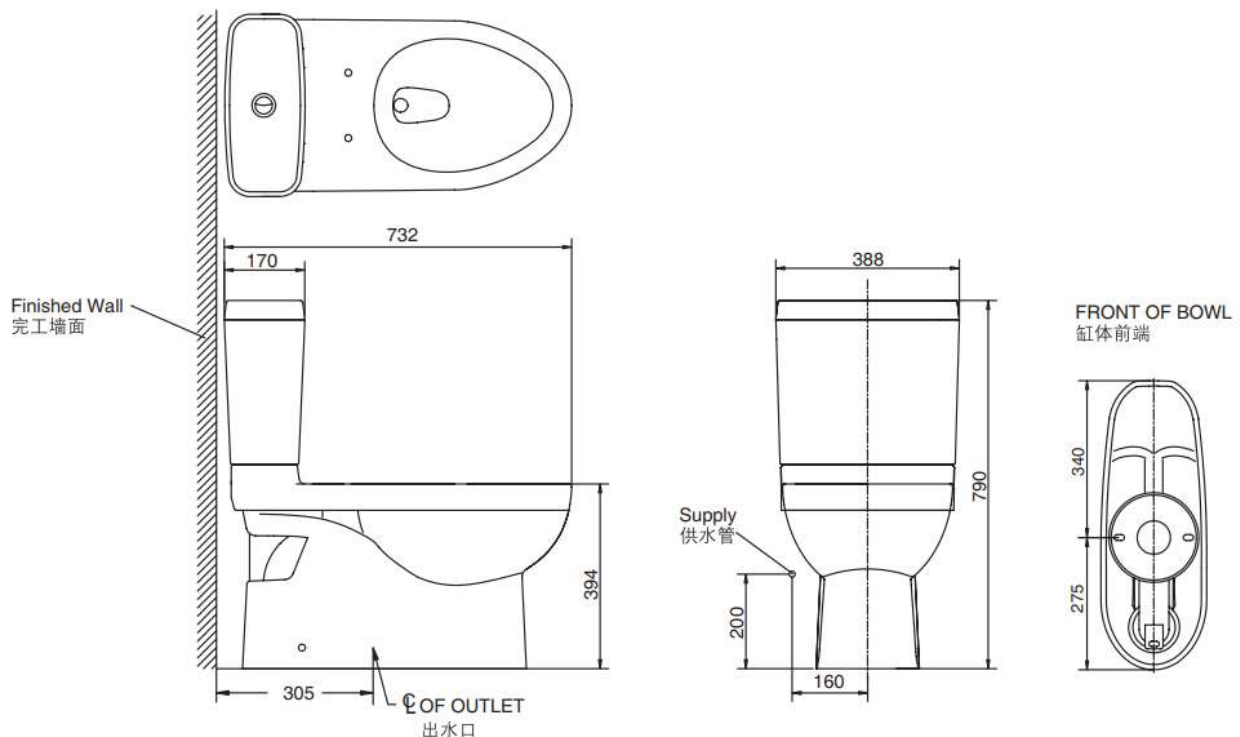

Brand : KOHLER,
 Name : REVE two-piece elongated toilet
 Item Code : K3836T-M-0 – bowl
 K4979T-0 – tank
 K4087T-0 – seat and cover

Designer :

Color / Finish: White
 Dimensions : Overall (LxWxH in cm)
 73.2 x 38.8 x 79cm

Product info:

- Class Five dual flushing system (3/4.8L)
- Skirted design for easy cleaning
- S-trap 305mm

Add-ons

- 1 x 54.10600 flexible hose ½ x ½
- 1 x C408681 angle valve ½ x ½
- 1 x B9082GASV1 floor flange