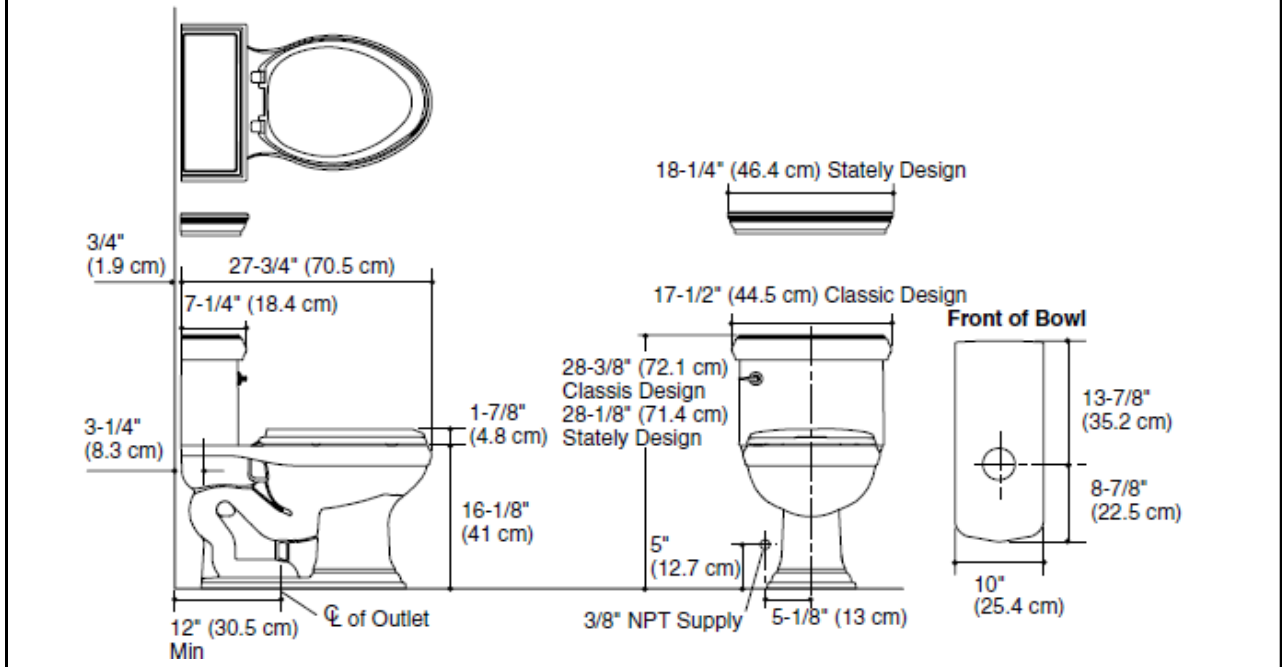

SPECIFICATION SHEET - fixtures

BRAND:	KOHLER®	Product Photo:
ORIGIN:	USA / China	
SERIES:	MEMOIRS CLASSIC	
PRODUCT DESCRIPTION:	1pc Elongated 4.8 lpf, side trip lever, french curve quiet close seat and cover	
MODEL No.	K3451T-0	
FINISH/COLOUR:	White	
DIMENSIONS:	705mm x 445mm x 721mm	
OPTIONAL MATCHING PARTS:	54.10600 Flexible hose ½"x½"x14" C408681 Angle valve ½"x½" B9082GASVI Floor flange	

Technical Informations:

REMINDER:	Pipe flushing must be done before faucets are installed. Failure to do so voids the warranty.
	Do not use cleaners containing abrasive cleansers, ammonia, bleach, acids, waxes, alcohol, solvents or other products not recommended for chrome.
	All information is for reference only, installation shall always be based on the actual product delivered.