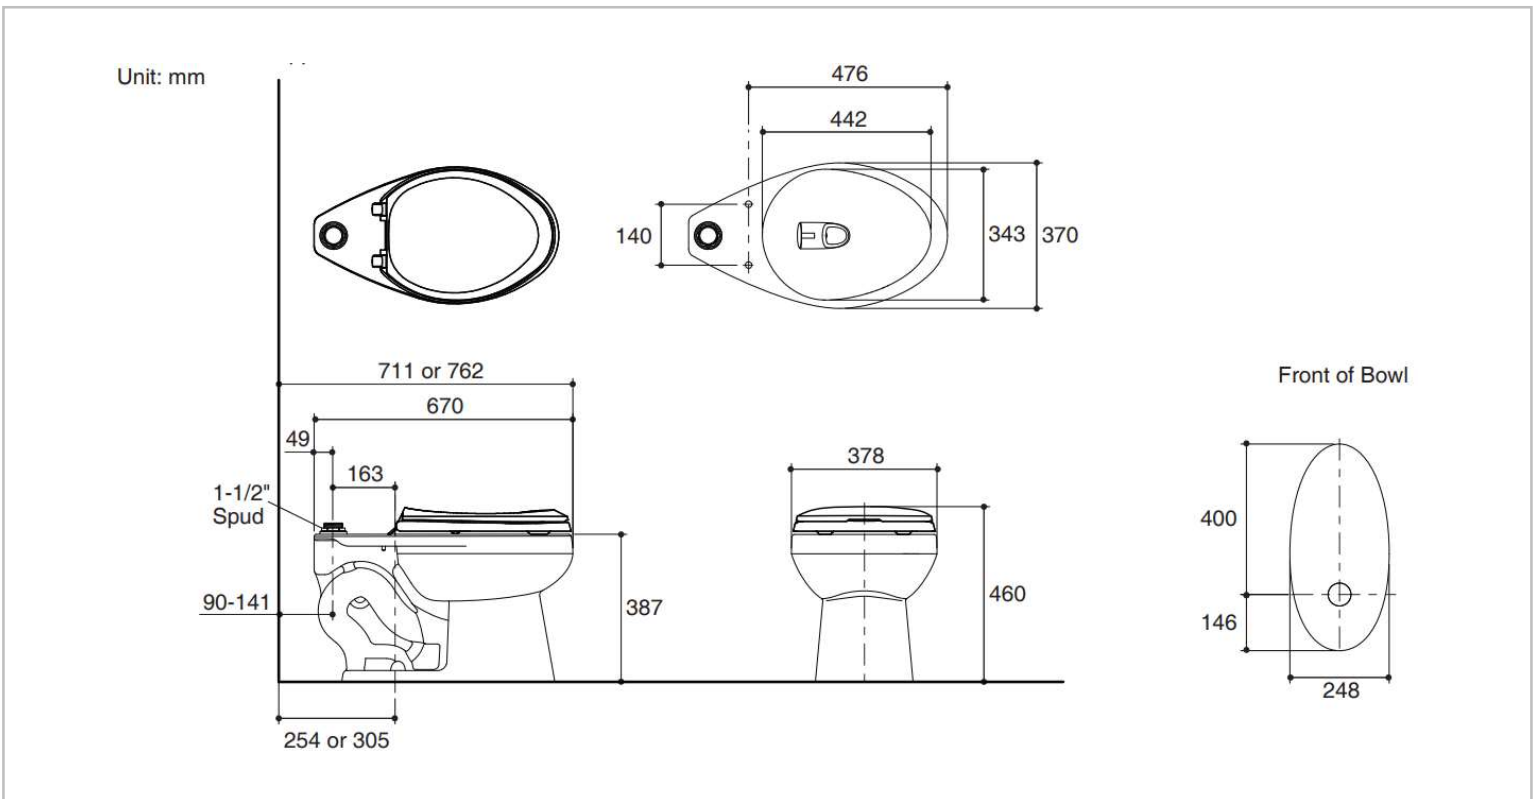

Brand : KOHLER,
Name : WELCOMME ULTRA Flush valve bowl
Item Code : K30594X-0

Designer :

Color / Finish: White
Dimensions : Overall (LxWxH in cm)
37.8 x 67 x 46cm

Product info:

- Vitreous China
- Elongated bowl
- 1-1/2" top spud
- 4.8 or 6 liter per flush
- 254mm or 305mm rough in for S-trap
- 54mm glazed trapway