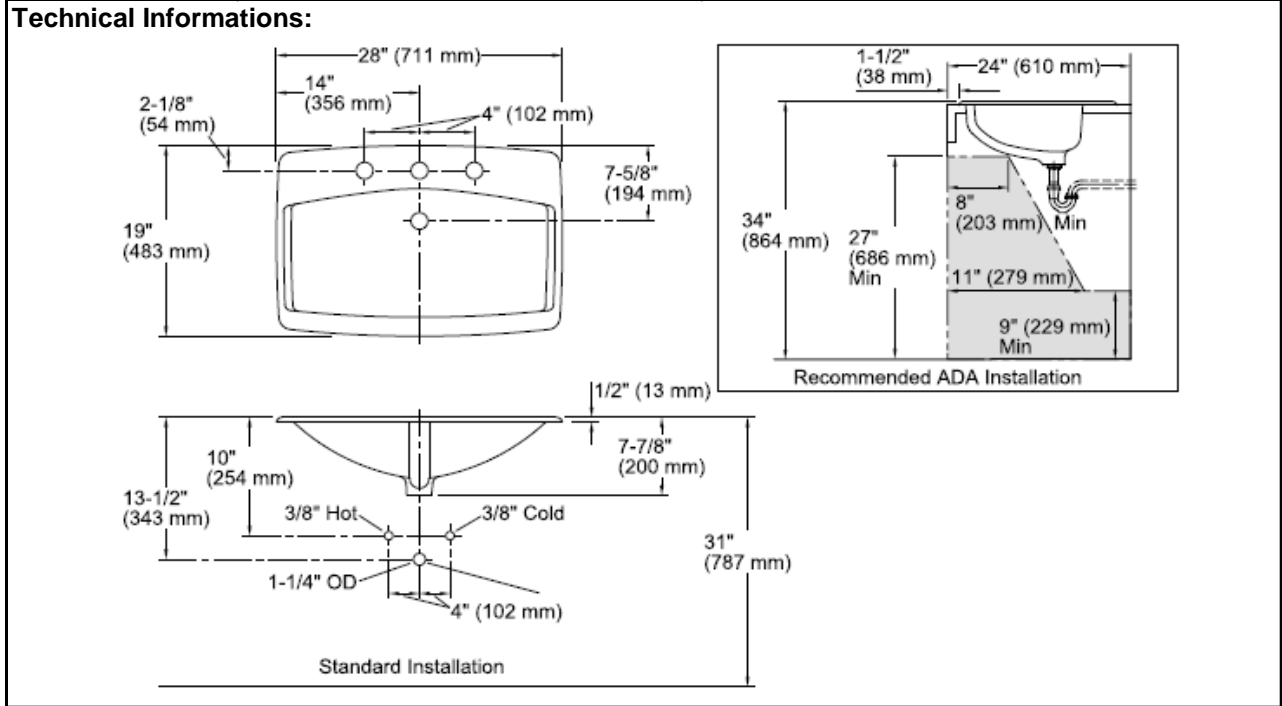

**SPECIFICATION SHEET - fixtures**

<b>BRAND:</b>	<b>KOHLER®</b>	<b>Product Photo:</b> 
<b>ORIGIN:</b>	USA / China	
<b>SERIES:</b>	<b>SELF-RIMMING LAVATORIES</b>	
<b>PRODUCT DESCRIPTION:</b>	MAN'S LAV Rectangular Cast Iron Self-rimming Lavatory with 3 tap holes	
<b>MODEL No.</b>	K2885T-8-0	
<b>FINISH/COLOUR:</b>	White	
<b>DIMENSIONS:</b>	483mm x 711mm x 200mm	
<b>OPTIONAL MATCHING PARTS:</b>		