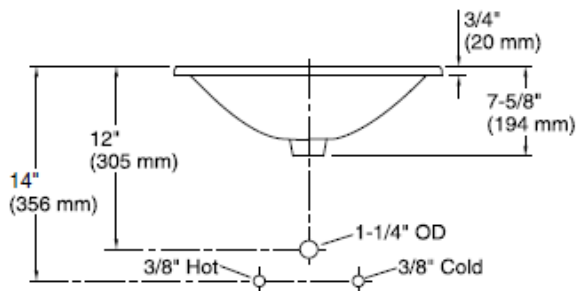

REMINDER:	Pipe flushing must be done before faucets are installed. Failure to do so voids the warranty.
	Do not use cleaners containing abrasive cleansers, ammonia, bleach, acids, waxes, alcohol, solvents or other products not recommended for chrome.
	All information is for reference only, installation shall always be based on the actual product delivered.