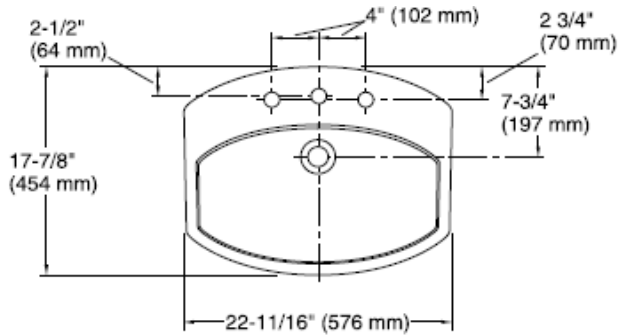

Technical Informations:

Recommended ADA Installation