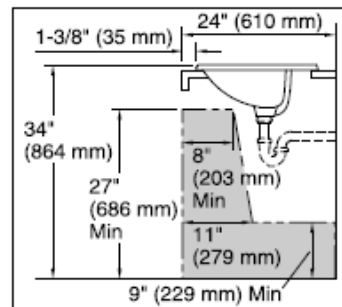

Technical Informations:

Recommended ADA Installation