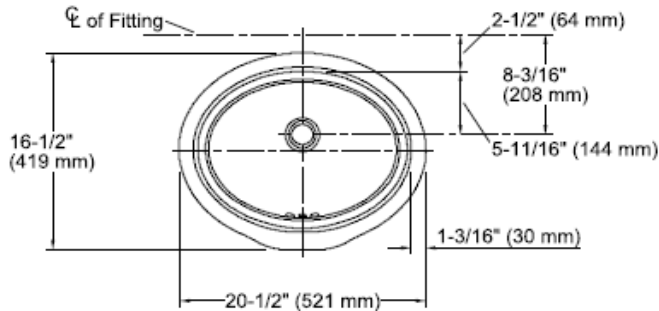

SPECIFICATION SHEET - fixtures

BRAND:	KOHLER®	Product Photo:
ORIGIN:	USA / China	
SERIES:	UNDERCOUNTER LAVATORIES	
PRODUCT DESCRIPTION:	DEVONSHIRE Oval Undercounter Lavatory	
MODEL No.	K2336T-0	
FINISH/COLOUR:	White	
DIMENSIONS:	Outer:507 x 408mm	
OPTIONAL MATCHING PARTS:		

Technical Informations:

Recommended ADA Installation