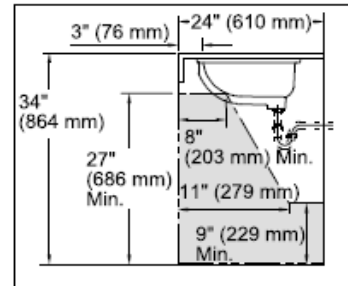

SPECIFICATION SHEET - fixtures

BRAND:	KOHLER®	Product Photo:
ORIGIN:	USA / China	
SERIES:	UNDERCOUNTER LAVATORIES	
PRODUCT DESCRIPTION:	DEVONSHIRE Oval Undercounter Lavatory	
MODEL No.	K2336T-0	
FINISH/COLOUR:	White	
DIMENSIONS:	Outer:507 x 408mm	
OPTIONAL MATCHING PARTS:		

Technical Informations:

Recommended ADA Installation