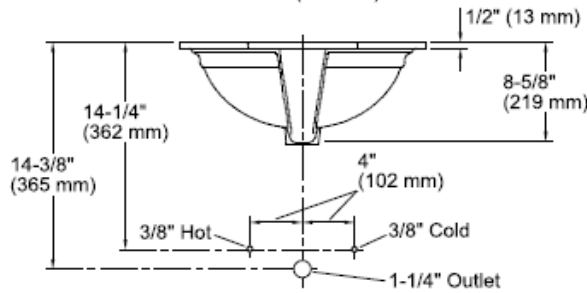

Standard Installation

REMINDER:	Pipe flushing must be done before faucets are installed. Failure to do so voids the warranty.
	Do not use cleaners containing abrasive cleansers, ammonia, bleach, acids, waxes, alcohol, solvents or other products not recommended for chrome.
	All information is for reference only, installation shall always be based on the actual product delivered.