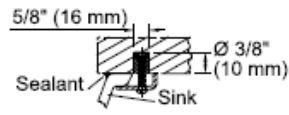

Sealant Sink Wood Counter Installation

Sealant Sink Marble Installation

REMINDER:	Pipe flushing must be done before faucets are installed. Failure to do so voids the warranty.
	Do not use cleaners containing abrasive cleansers, ammonia, bleach, acids, waxes, alcohol, solvents or other products not recommended for chrome.
	All information is for reference only, installation shall always be based on the actual product delivered.