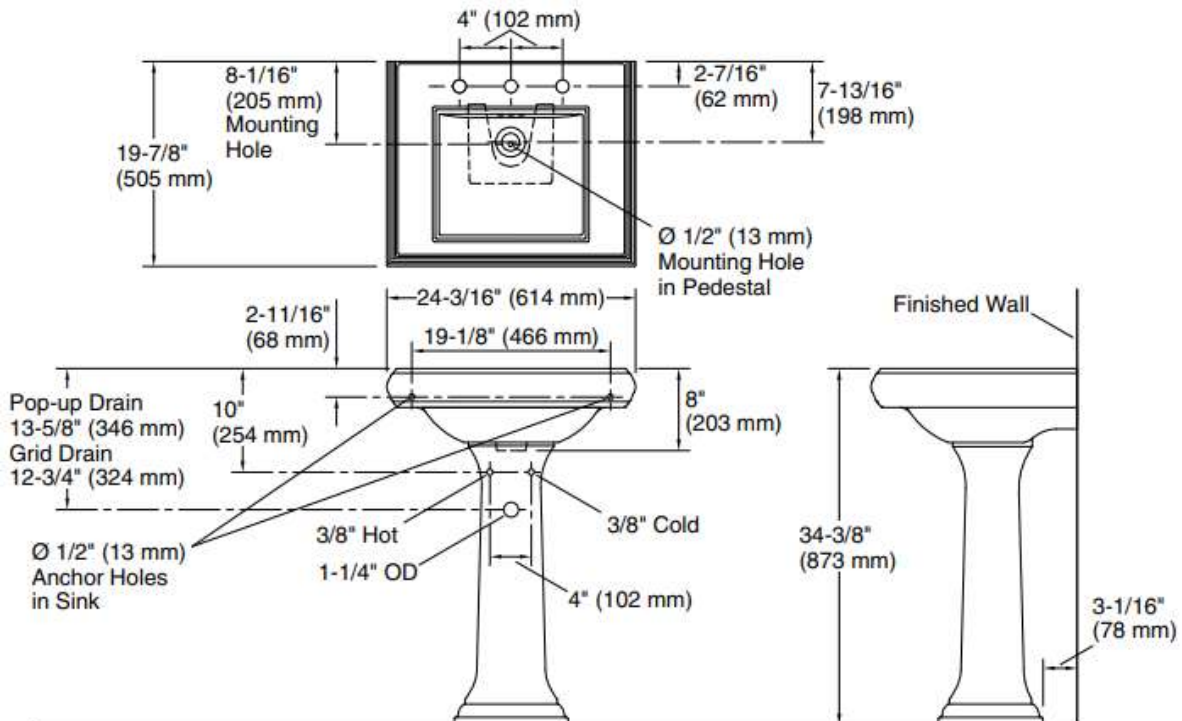

Brand : KOHLER,
Name : MEMOIRS Basin with pedestal
Item Code : K2239T-8-0 – washbasin
K2267T-0 – pedestal

Designer :

Color / Finish: White
Dimensions : Overall (LxWxH in cm)
61 x 50.2 x 86.8cm

Product info:

- Fireclay
- 8" centerset faucet holes
- With overflow drain

Flushing of pipe must be done before fittings are installed. Failure to do so voids the warranty.

Follow cleaning instructions and avoid using any harmful chemicals.