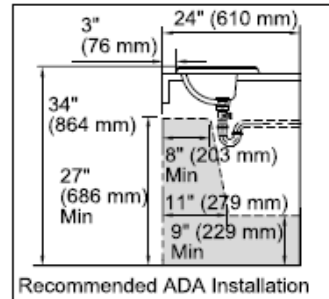

Technical Informations:

REMINDER:	Pipe flushing must be done before faucets are installed. Failure to do so voids the warranty.
	Do not use cleaners containing abrasive cleansers, ammonia, bleach, acids, waxes, alcohol, solvents or other products not recommended for chrome.
	All information is for reference only, installation shall always be based on the actual product delivered.