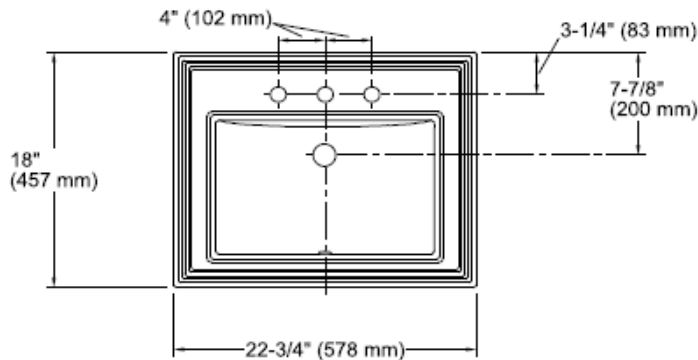

Technical Informations:

REMINDER:	Pipe flushing must be done before faucets are installed. Failure to do so voids the warranty.
	Do not use cleaners containing abrasive cleansers, ammonia, bleach, acids, waxes, alcohol, solvents or other products not recommended for chrome.
	All information is for reference only, installation shall always be based on the actual product delivered.