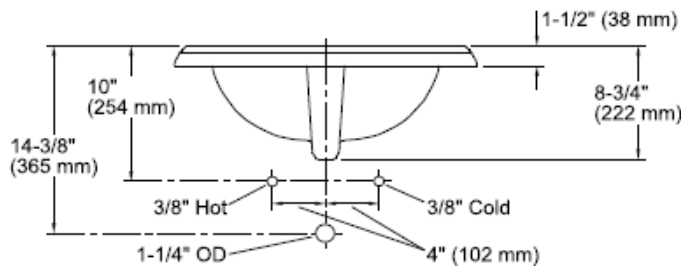

Technical Informations:

REMINDER:	Pipe flushing must be done before faucets are installed. Failure to do so voids the warranty.
	Do not use cleaners containing abrasive cleansers, ammonia, bleach, acids, waxes, alcohol, solvents or other products not recommended for chrome.
	All information is for reference only, installation shall always be based on the actual product delivered.