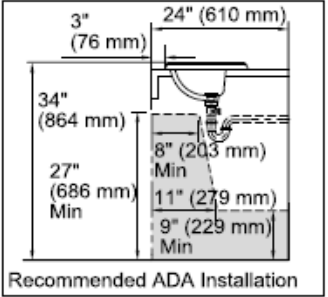

Technical Informations:

REMINDER:	Pipe flushing must be done before faucets are installed. Failure to do so voids the warranty.
	Do not use cleaners containing abrasive cleansers, ammonia, bleach, acids, waxes, alcohol, solvents or other products not recommended for chrome.
	All information is for reference only, installation shall always be based on the actual product delivered.