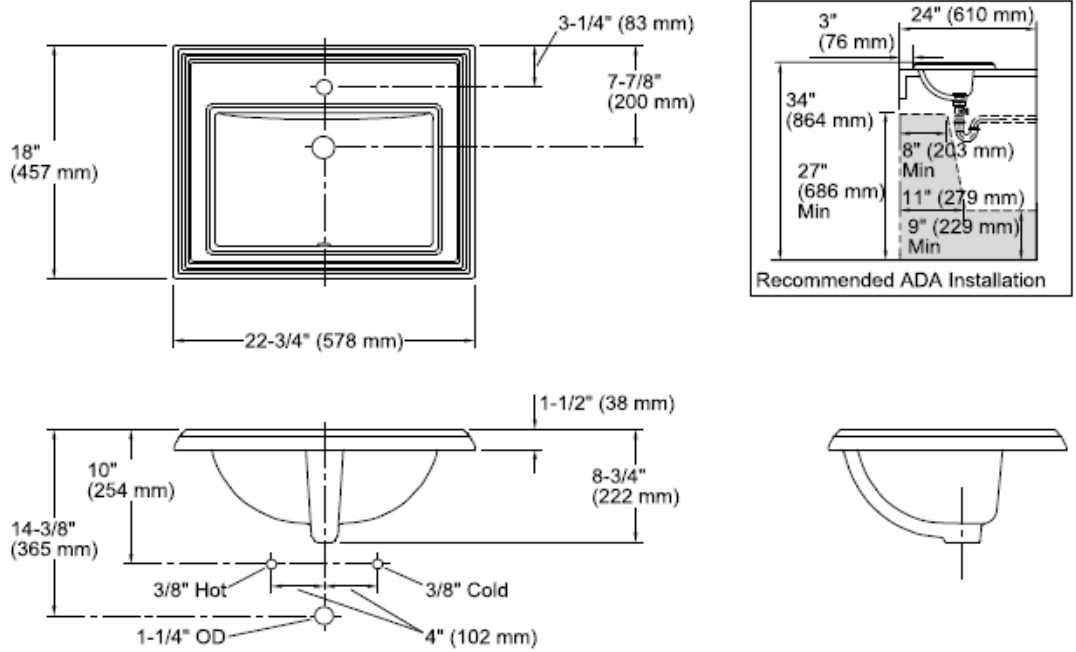

Technical Informations:

REMINDER:	Pipe flushing must be done before faucets are installed. Failure to do so voids the warranty.
	Do not use cleaners containing abrasive cleansers, ammonia, bleach, acids, waxes, alcohol, solvents or other products not recommended for chrome.
	All information is for reference only, installation shall always be based on the actual product delivered.