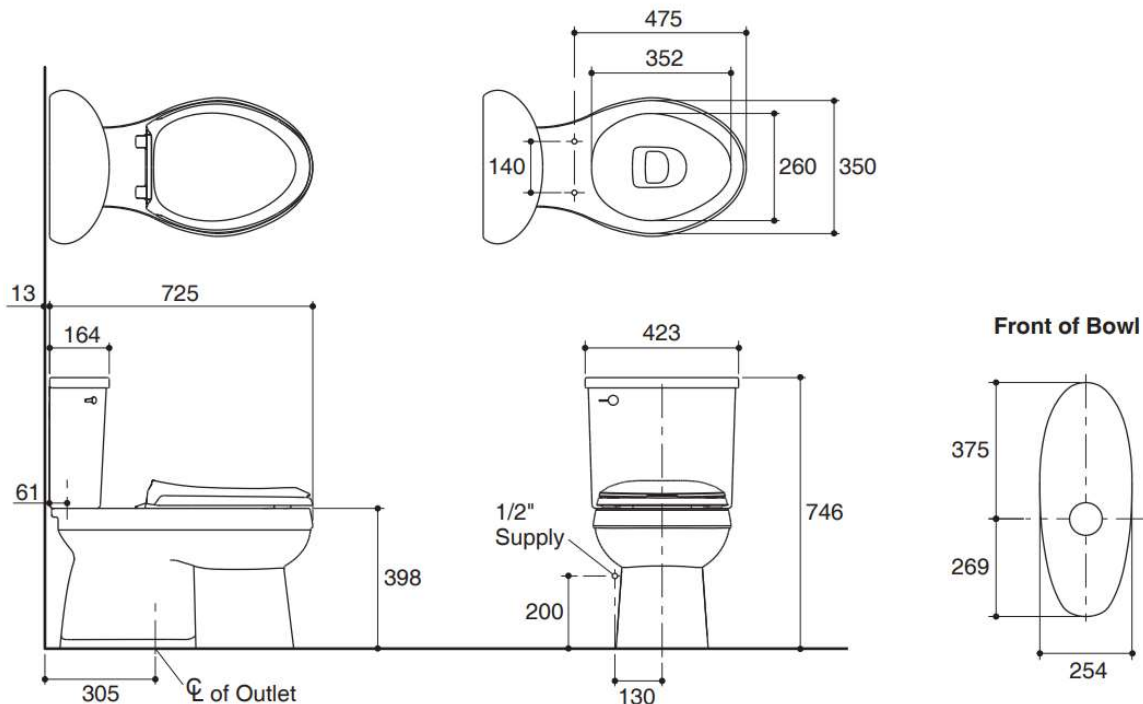

Brand : KOHLER,
Name : ADAIR two-piece toilet
Item Code : K22248K-C-0

Designer :

Color / Finish: White
Dimensions : Overall (LxWxH in cm)
42.3 x 72.5 x 74.6cm

Product info:

- Vitreous China
- Two-piece elongated toilet
- Single flush, 4.0L
- Flush system: Siphonic washdown
- With Quiet close seat and cover
- S-trap 305mm

Add-ons

- 1 x 54.10600 flexible hose ½ x ½
- 1 x C408681 angle valve ½ x ½
- 1 x B9082GASV1 floor flange

Flushing of pipe must be done before fittings are installed. Failure to do so voids the warranty.