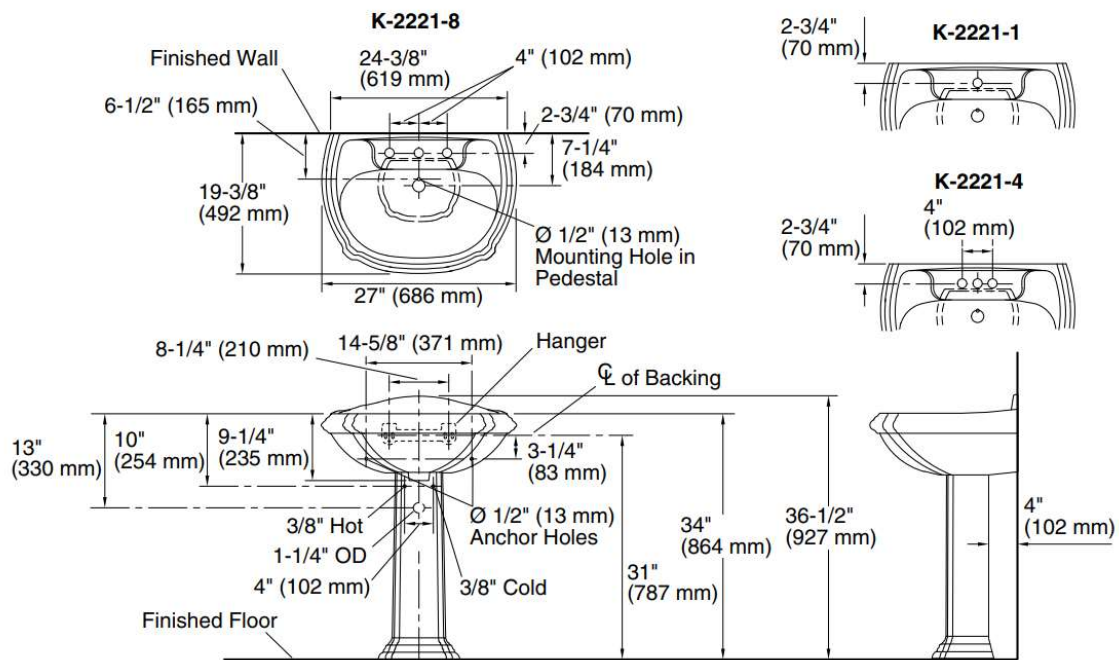

Brand : KOHLER,
Name : PORTRAIT lavatory with pedestal
Item Code : K2222T-8-0 – lavatory
K2223T-0 - pedestal

Designer :

Color / Finish: White
Dimensions : Overall (LxWxH in cm)
69.2 x 49.1 x 93.2cm

Product info:

- Vitreous China
- Installation type: wall hung
- 3 tap holes
- With overflow drain

Flushing of pipe must be done before fittings are installed. Failure to do so voids the warranty.

Follow cleaning instructions and avoid using any harmful chemicals.