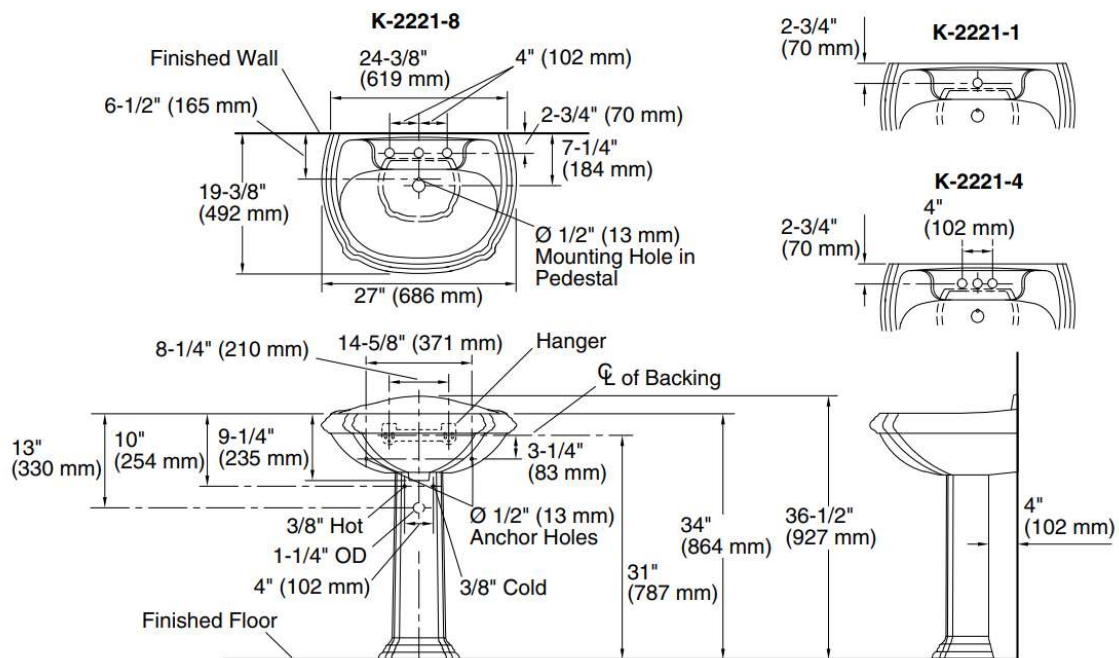

Brand : KOHLER,
Name : PORTRAIT lavatory with pedestal
Item Code : K2222T-1-0 – lavatory
K2223T-0 - pedestal

Designer :

Color / Finish: White
Dimensions : Overall (LxWxH in cm)
69.2 x 49.1 x 93.2cm

Product info:

- Vitreous China
- Installation type: wall hung
- 1 tap hole
- With overflow drain

Flushing of pipe must be done before fittings are installed. Failure to do so voids the warranty.

Follow cleaning instructions and avoid using any harmful chemicals.