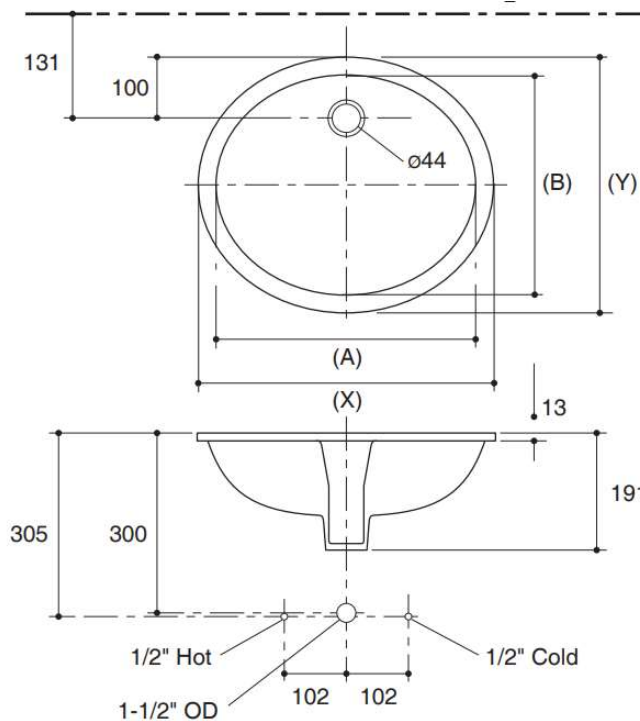

Brand : KOHLER,
Name : CAXTON undercounter basin
Item Code : K2210X-0

Designer :

Color / Finish: White
Dimensions : Overall (LxWxH in cm)
43.6 x 35.4cm

Product info:

- Vitreous China
- Installation type: Undercounter
- With overflow drain
- No tap hole