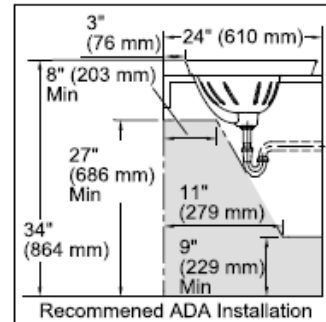

Technical Informations:

REMINDER:	Pipe flushing must be done before faucets are installed. Failure to do so voids the warranty.
	Do not use cleaners containing abrasive cleansers, ammonia, bleach, acids, waxes, alcohol, solvents or other products not recommended for chrome.
	All information is for reference only, installation shall always be based on the actual product delivered.