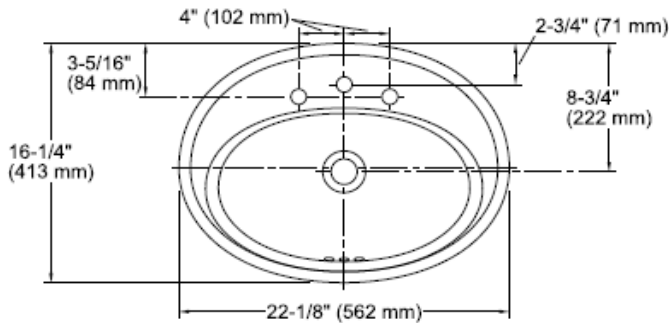

Technical Informations:

REMINDER:	Pipe flushing must be done before faucets are installed. Failure to do so voids the warranty.
	Do not use cleaners containing abrasive cleansers, ammonia, bleach, acids, waxes, alcohol, solvents or other products not recommended for chrome.
	All information is for reference only, installation shall always be based on the actual product delivered.