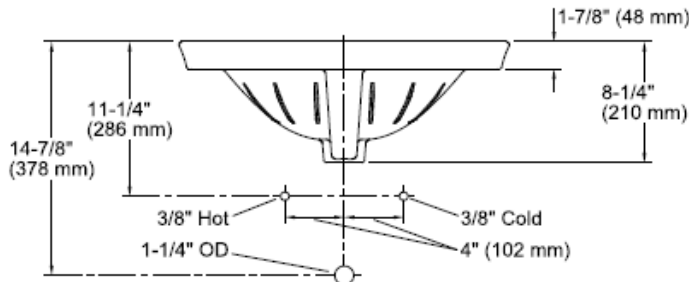

Technical Informations:

REMINDER:	Pipe flushing must be done before faucets are installed. Failure to do so voids the warranty.
	Do not use cleaners containing abrasive cleansers, ammonia, bleach, acids, waxes, alcohol, solvents or other products not recommended for chrome.
	All information is for reference only, installation shall always be based on the actual product delivered.