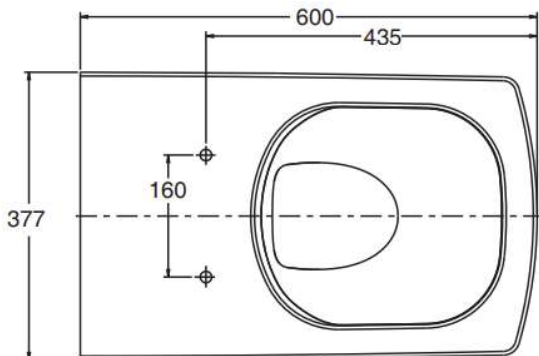

Brand : KOHLER,
Name : ESCALE Wall-hung toilet
Item Code : K19045T-2-0

Designer :

Color / Finish: White
Dimensions : Overall (LxWxH in cm)
60 x 37.5 x 35cm

Product info:

- Vitreous China
- Metal hinge with soft close seat
- Wall mounted installation
- Compatible with manual and sensor inwall tank