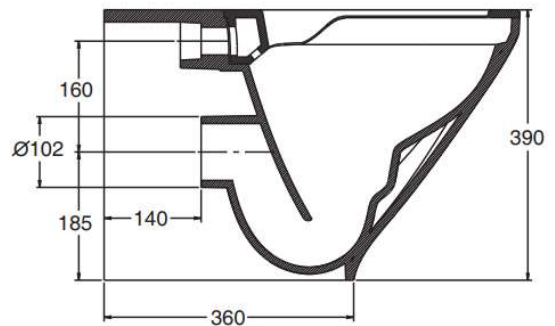

Brand : KOHLER,
Name : ESCALE Wall-hung toilet
Item Code : K19045T-2-0

Designer :

Color / Finish: White
Dimensions : Overall (LxWxH in cm)
60 x 37.5 x 35cm

Product info:

- Vitreous China
- Metal hinge with soft close seat
- Wall mounted installation
- Compatible with manual and sensor inwall tank