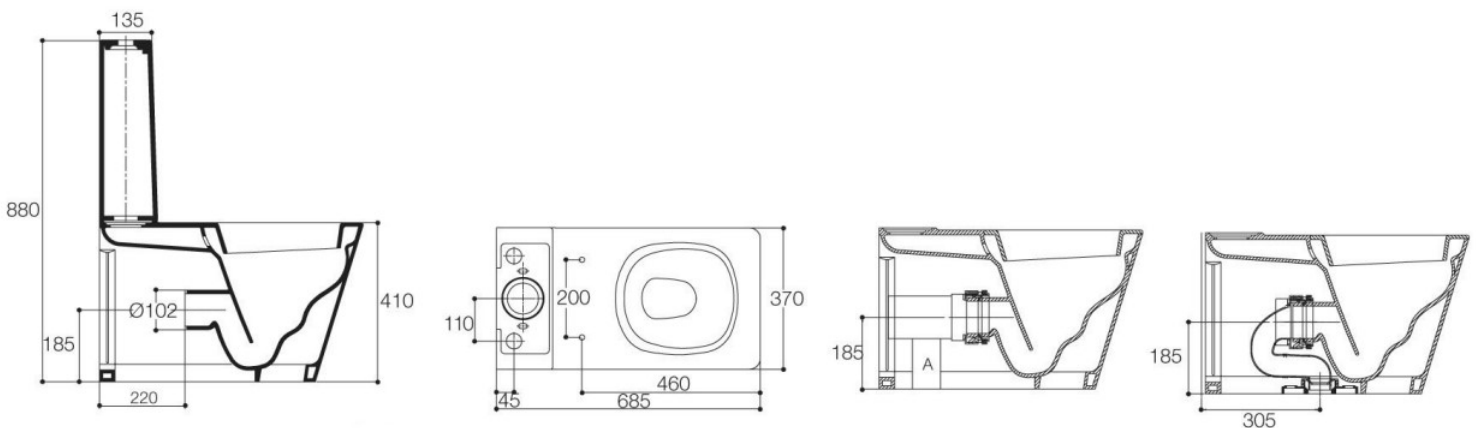

Brand : KOHLER,  
Name : REVE two-piece elongated toilet  
Item Code : K17179T-2-0 – bowl  
K17180T-2-0 – tank  
K17183T-CP-0 – seat and cover

Designer :

Color / Finish: White  
Dimensions : Overall (LxWxH in cm)  
68.5 x 37 x 88cm

**Product info:**

- Powerful vortex flushing: 3 / 6L
- S-trap 305mm

**Add-ons**

- 1 x 54.10600 flexible hose ½ x ½
- 1 x C408681 angle valve ½ x ½
- 1 x B9082GASV1 floor flange

Flushing of pipe must be done before fittings are installed. Failure to do so voids the warranty.