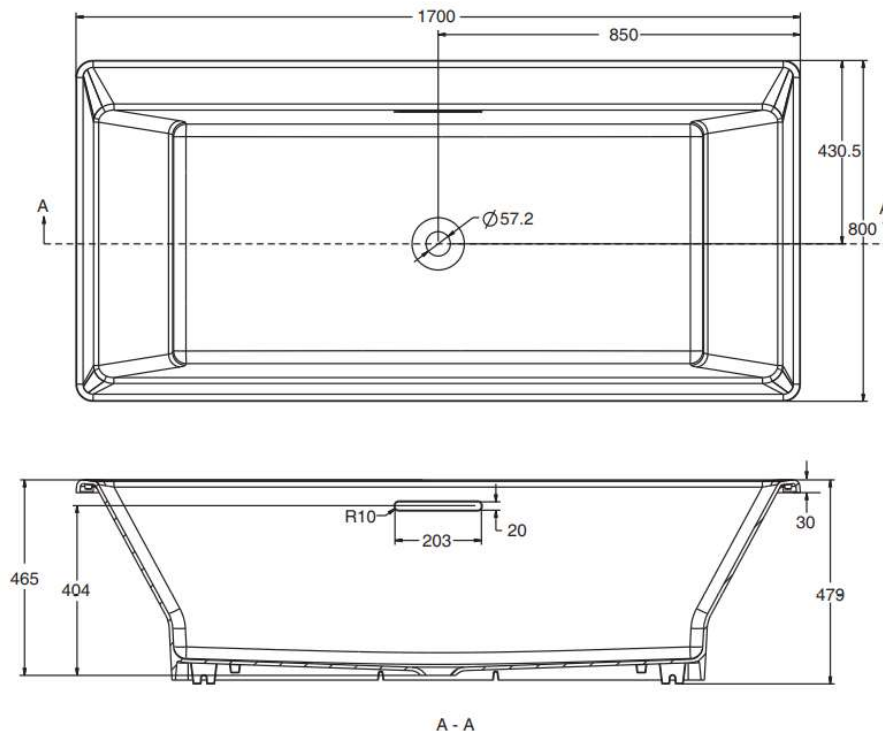

Brand : KOHLER,
Name : REVE Drop-in cast iron tub
Item Code : K16499T-0

Designer :

Color / Finish: White
Dimensions : Overall (LxWxH in cm)
170 x 80 x 46.5cm

Product info:

- Material: Cast iron
- Slotted overflow allows for deep soaking

Add-on:

- 1 x K18355T-CP bath drain

Flushing of pipe must be done before fittings are installed. Failure to do so voids the warranty.

Follow cleaning instructions and avoid using any harmful chemicals.

All information is for reference only. Installation shall always be based on the specs provided with actual delivered items.

For more info, visit www.sanitecph.com