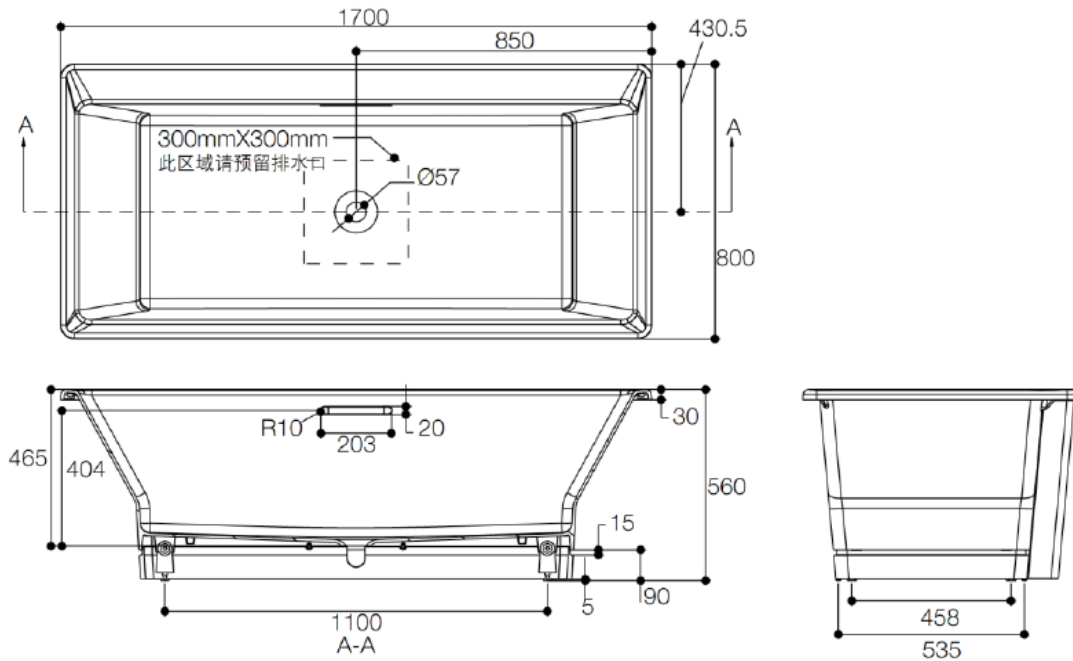

SPECIFICATION SHEET - fixtures

BRAND:	KOHLER®	Product Photo:
ORIGIN:	USA / China	
SERIES:	REVE	
PRODUCT DESCRIPTION:	Free-standing cast iron bathtub	
MODEL No.	K16497T-0	
FINISH/COLOUR:	White	
DIMENSIONS:	1700 x 800 x 560mm	
OPTIONAL MATCHING PARTS:	K-18355T-CP Bath waste Drain	

Technical Informations:

REMINDER:	Pipe flushing must be done before faucets are installed. Failure to do so voids the warranty.
	Do not use cleaners containing abrasive cleansers, ammonia, bleach, acids, waxes, alcohol, solvents or other products not recommended for chrome.
	All information is for reference only, installation shall always be based on the actual product delivered.