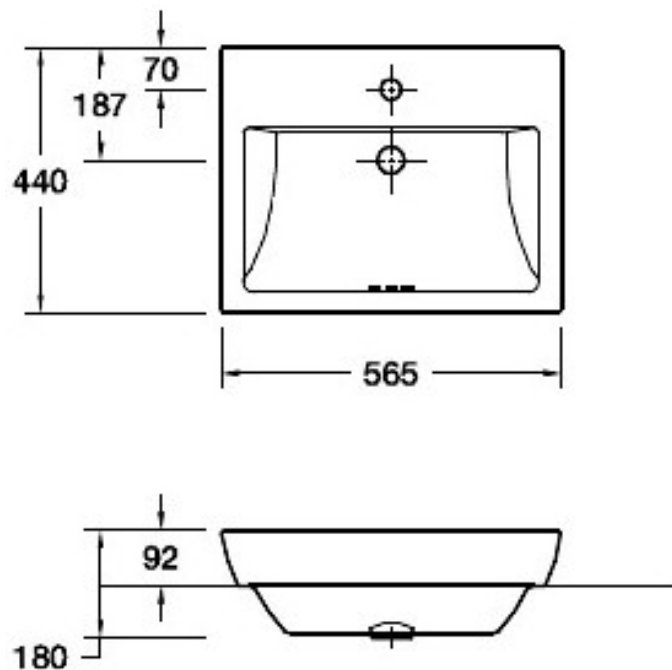

Brand : KOHLER,
Name : PARLIAMENT semi-recessed basin
Item Code : K14175X-1G-0

Designer :

Color / Finish: White
Dimensions : Overall (LxWxH in cm)
56.4 x 44.2cm

Product info:

- Vitreous China
- Installation type: semi recessed
- 1 tap hole
- With overflow drain