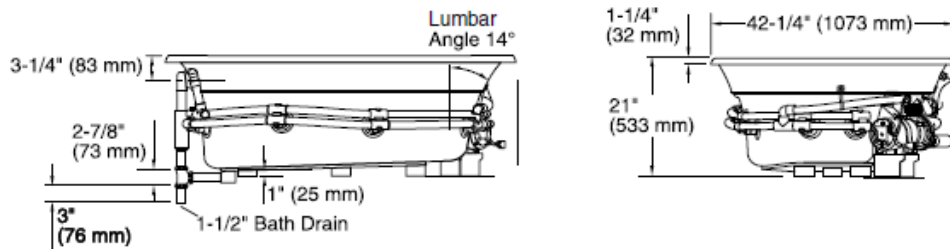

SPECIFICATION SHEET - fixtures

BRAND:	KOHLER®	Product Photo:
ORIGIN:	USA / China	
SERIES:	SERIF	
PRODUCT DESCRIPTION:	Whirlpool Acrylic Bathtub	
MODEL No.	K1337T-K-0	
FINISH/COLOUR:	White	
DIMENSIONS:	1524mm x 1073mm x 533mm	
OPTIONAL MATCHING PARTS:	K-17295T-CP Bath waste Drain	

Technical Informations:

REMINDER:	Pipe flushing must be done before faucets are installed. Failure to do so voids the warranty.
	Do not use cleaners containing abrasive cleansers, ammonia, bleach, acids, waxes, alcohol, solvents or other products not recommended for chrome.
	All information is for reference only, installation shall always be based on the actual product delivered.