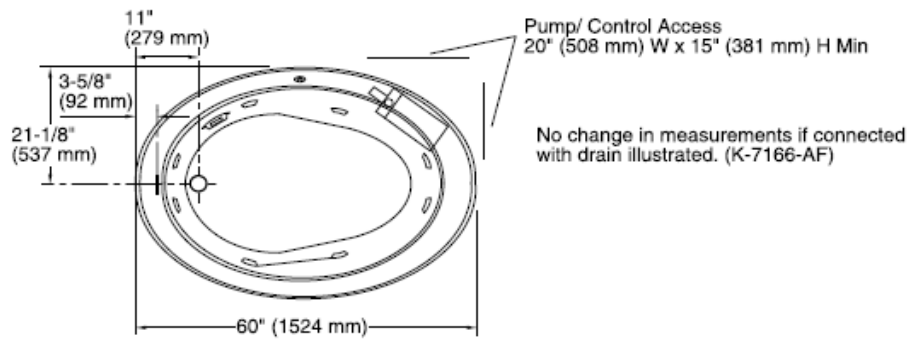

SPECIFICATION SHEET - fixtures

BRAND:	KOHLER®	Product Photo:
ORIGIN:	USA / China	
SERIES:	SERIF	
PRODUCT DESCRIPTION:	Whirlpool Acrylic Bathtub	
MODEL No.	K1337T-K-0	
FINISH/COLOUR:	White	
DIMENSIONS:	1524mm x 1073mm x 533mm	
OPTIONAL MATCHING PARTS:	K-17295T-CP Bath waste Drain	

Technical Informations:

REMINDER:	Pipe flushing must be done before faucets are installed. Failure to do so voids the warranty.
	Do not use cleaners containing abrasive cleansers, ammonia, bleach, acids, waxes, alcohol, solvents or other products not recommended for chrome.
	All information is for reference only, installation shall always be based on the actual product delivered.