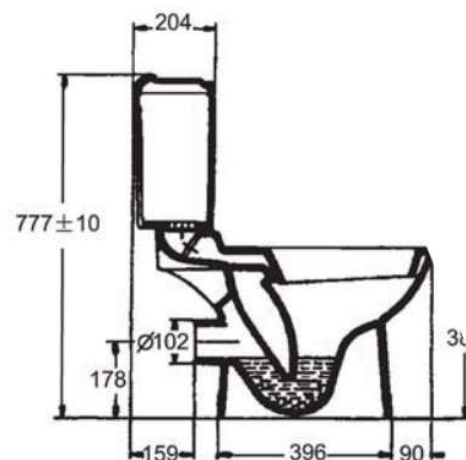

Brand : KOHLER,  
 Name : ODEON two-piece toilet  
 Item Code : K-8767X – bowl  
 K-17689VN – tank  
 K-8827X – seat and cover

Designer :

Color / Finish: White  
 Dimensions : Overall (LxWxH in cm)  
 69.8 x 39 x 77.7cm

**Product info:**

- Vitreous China
- Two-piece elongated toilet
- Dual flush, 3/6L
- Flush system: Siphonic washdown
- With Quiet close seat and cover
- S-trap 305mm

**Add-ons**

- 1 x 54.10600 flexible hose ½ x ½
- 1 x C408681 angle valve ½ x ½
- 1 x B9082GASV1 floor flange