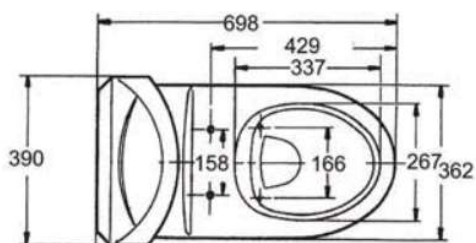

Brand : KOHLER,  
 Name : ODEON two-piece toilet  
 Item Code : K-8767X – bowl  
 K-17689VN – tank  
 K-8827X – seat and cover

Designer :

Color / Finish: White  
 Dimensions : Overall (LxWxH in cm)  
 69.8 x 39 x 77.7cm

**Product info:**

- Vitreous China
- Two-piece elongated toilet
- Dual flush, 3/6L
- Flush system: Siphonic washdown
- With Quiet close seat and cover
- S-trap 305mm

**Add-ons**

- 1 x 54.10600 flexible hose ½ x ½
- 1 x C408681 angle valve ½ x ½
- 1 x B9082GASV1 floor flange