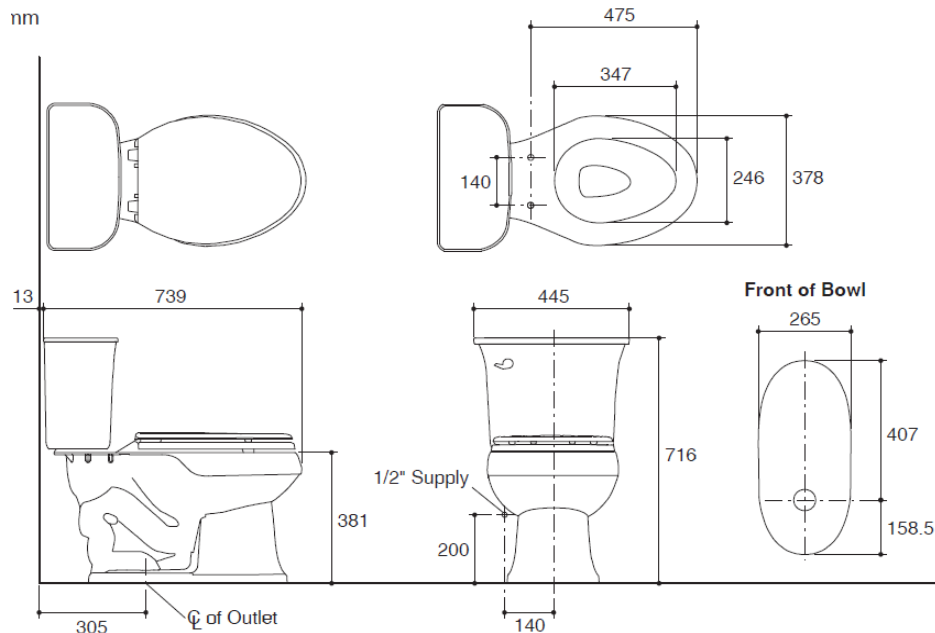

SPECIFICATION SHEET - fixtures

BRAND:	KOHLER®	Product Photo:
ORIGIN:	USA / China	
SERIES:	TWO-PIECE TOILETS	
PRODUCT DESCRIPTION:	STINSON Two Piece Elongated 6.0 lpf single flush push button, brevia seat and cover, needs floor flange and shut-off valve, S-Trap : 305 mm Rough-In	
MODEL No.	K-15494X-0	
FINISH/COLOUR:	White	
DIMENSIONS:	739 x 445 x 716mm	
OPTIONAL MATCHING PARTS:	54.10600 Flexible hose 1/2"x1/2"x14" C408681 Angle valve 1/2"x1/2" B9082GASVI Floor flange M30050G Rubber Seal 1.86m B911 Adapter	

Technical Informations:

REMINDER:	Pipe flushing must be done before faucets are installed. Failure to do so voids the warranty.
	Do not use cleaners containing abrasive cleansers, ammonia, bleach, acids, waxes, alcohol, solvents or other products not recommended for chrome.
	All information is for reference only, installation shall always be based on the actual product delivered.