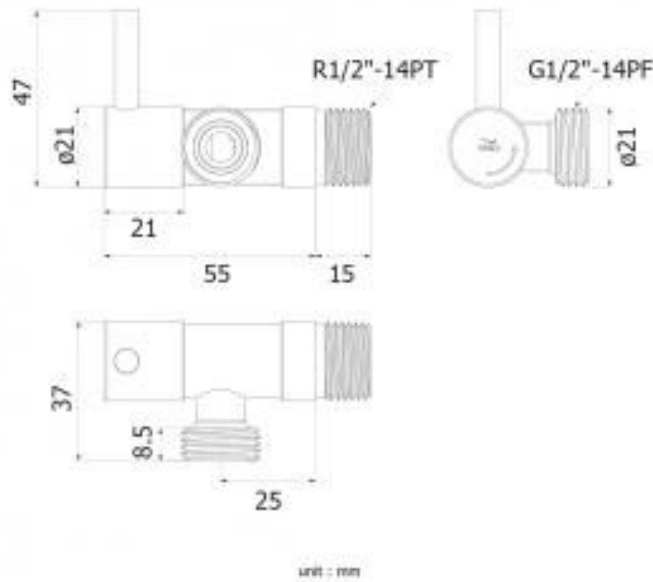

Brand : VRH, Thailand  
 Name : STOP VALVE  
 Item Code : C9120K11  
 Designer :  
 Color / Finish: Stainless Steel  
 Dimensions : Overall (LxWxH in cm)

Product info:  
 • Two way stop valve

Flushing of pipe must be done before fittings are installed. Failure to do so voids the warranty.  
 Follow cleaning instructions and avoid using any harmful chemicals.  
 All information is for reference only. Installation shall always be based on the specs provided with actual delivered items.  
 For more info, visit [www.sanitecph.com](http://www.sanitecph.com)