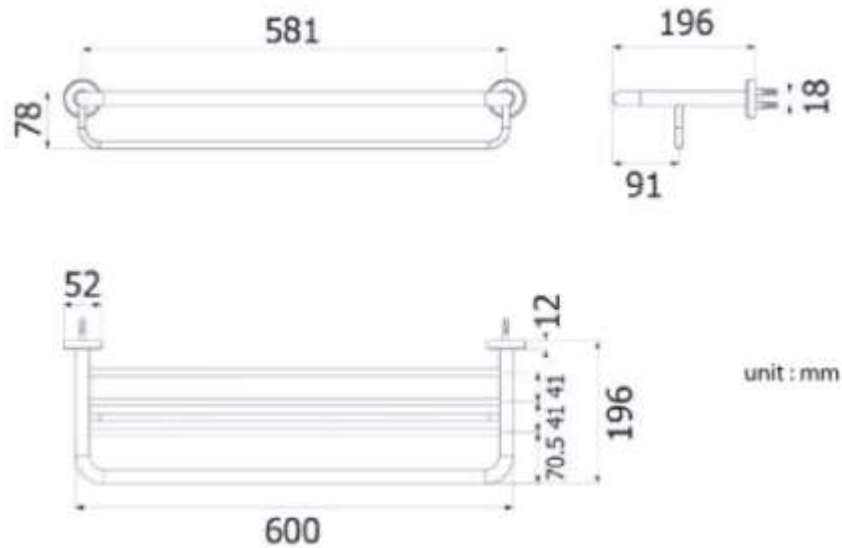

Brand : VRH, Thailand  
 Name : MARATHON Towel rack  
 Item Code : BP102AP  
 Designer :  
 Color / Finish: Stainless steel  
 Dimensions : Overall (LxWxH in cm)  
 60 x 19.6 x 7.8cm

Product info:

- Towel rack with extra bar