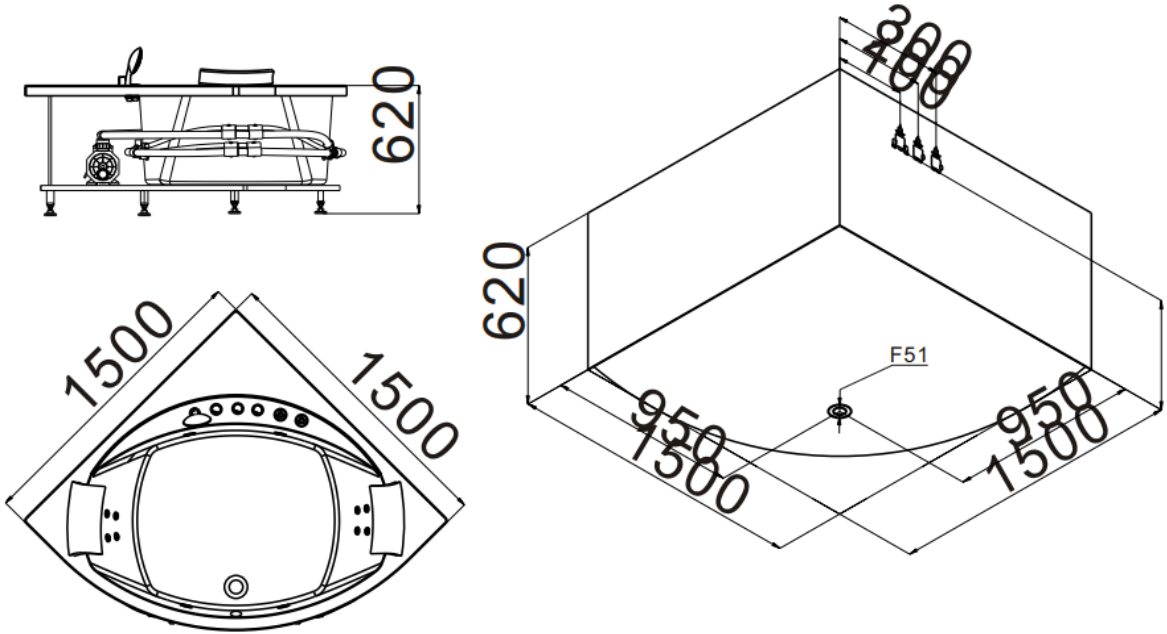

SPECIFICATION SHEET - bathtubs

BRAND:	EAGO	Product Photo:
ORIGIN:	China	
SERIES:	ACRYLIC MASSAGE BATHTUBS	
PRODUCT DESCRIPTION:	Corner whirlpool bathtub for 2 persons with mixer & handshower and headrests 12 jets	
MODEL No.	AM200RD	
FINISH/COLOUR:	Acrylic White	
DIMENSIONS:	1500 x 1500 x 620mm	
OPTIONAL MATCHING PARTS:		

Technical Informations:

REMINDER:	Pipe flushing must be done before faucets are installed. Failure to do so voids the warranty.
	Do not use cleaners containing abrasive cleansers, ammonia, bleach, acids, waxes, alcohol, solvents or other products not recommended for chrome.
	All information is for reference only, installation shall always be based on the actual product delivered.