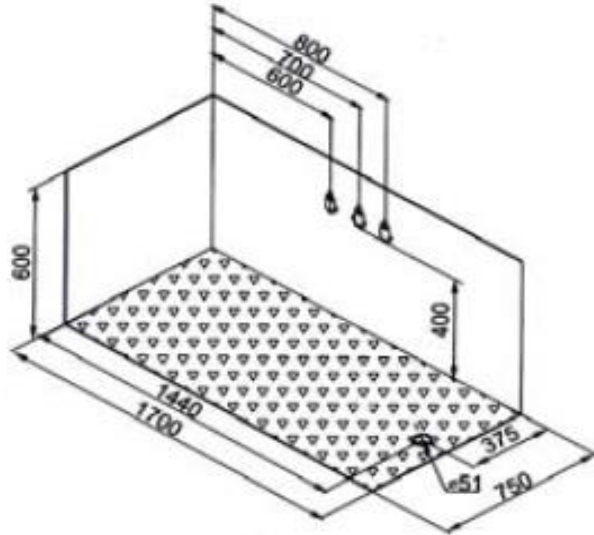

SPECIFICATION SHEET - bathtubs

BRAND:	EAGO	Product Photo:
ORIGIN:	China	
SERIES:	ACRYLIC MASSAGE BATHTUBS	
PRODUCT DESCRIPTION:	Whirlpool bathtub for 1 person - 8 jets 132 liter water capacity with mixer and handshower	
MODEL No.	AM1700-8	
FINISH/COLOUR:	Acrylic White	
DIMENSIONS:	1700 x 720 x 600mm	
OPTIONAL MATCHING PARTS:		

Technical Informations:

A.hydro-massage jet B.lamp C.waste D.control panel

REMINDER:	Pipe flushing must be done before faucets are installed. Failure to do so voids the warranty. Do not use cleaners containing abrasive cleansers, ammonia, bleach, acids, waxes, alcohol, solvents or other products not recommended for chrome.