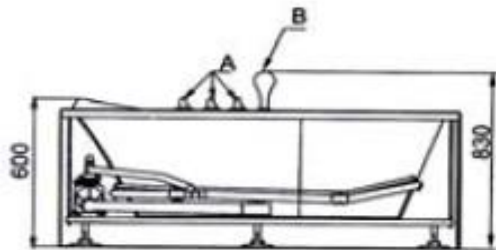

SPECIFICATION SHEET - bathtubs

BRAND:	EAGO	Product Photo:
ORIGIN:	China	
SERIES:	ACRYLIC MASSAGE BATHTUBS	
PRODUCT DESCRIPTION:	Whirlpool bathtub for 1 person - 8 jets 132 liter water capacity with mixer and handshower	
MODEL No.	AM1700-8	
FINISH/COLOUR:	Acrylic White	
DIMENSIONS:	1700 x 720 x 600mm	
OPTIONAL MATCHING PARTS:		

Technical Informations:

A.hydro-massage jet B.lamp C.waste D.control panel

REMINDER:	Pipe flushing must be done before faucets are installed. Failure to do so voids the warranty. Do not use cleaners containing abrasive cleansers, ammonia, bleach, acids, waxes, alcohol, solvents or other products not recommended for chrome.