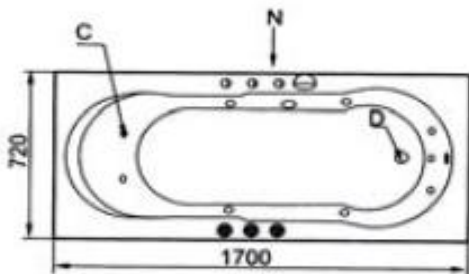

SPECIFICATION SHEET - bathtubs

BRAND:	EAGO	Product Photo:
ORIGIN:	China	
SERIES:	ACRYLIC MASSAGE BATHTUBS	
PRODUCT DESCRIPTION:	Whirlpool bathtub for 1 person - 8 jets 132 liter water capacity with mixer and handshower	
MODEL No.	AM1700-8	
FINISH/COLOUR:	Acrylic White	
DIMENSIONS:	1700 x 720 x 600mm	
OPTIONAL MATCHING PARTS:		

Technical Informations:

A.hydro-massage jet B.lamp C.waste D.control panel

REMINDER:	Pipe flushing must be done before faucets are installed. Failure to do so voids the warranty. Do not use cleaners containing abrasive cleansers, ammonia, bleach, acids, waxes, alcohol, solvents or other products not recommended for chrome.