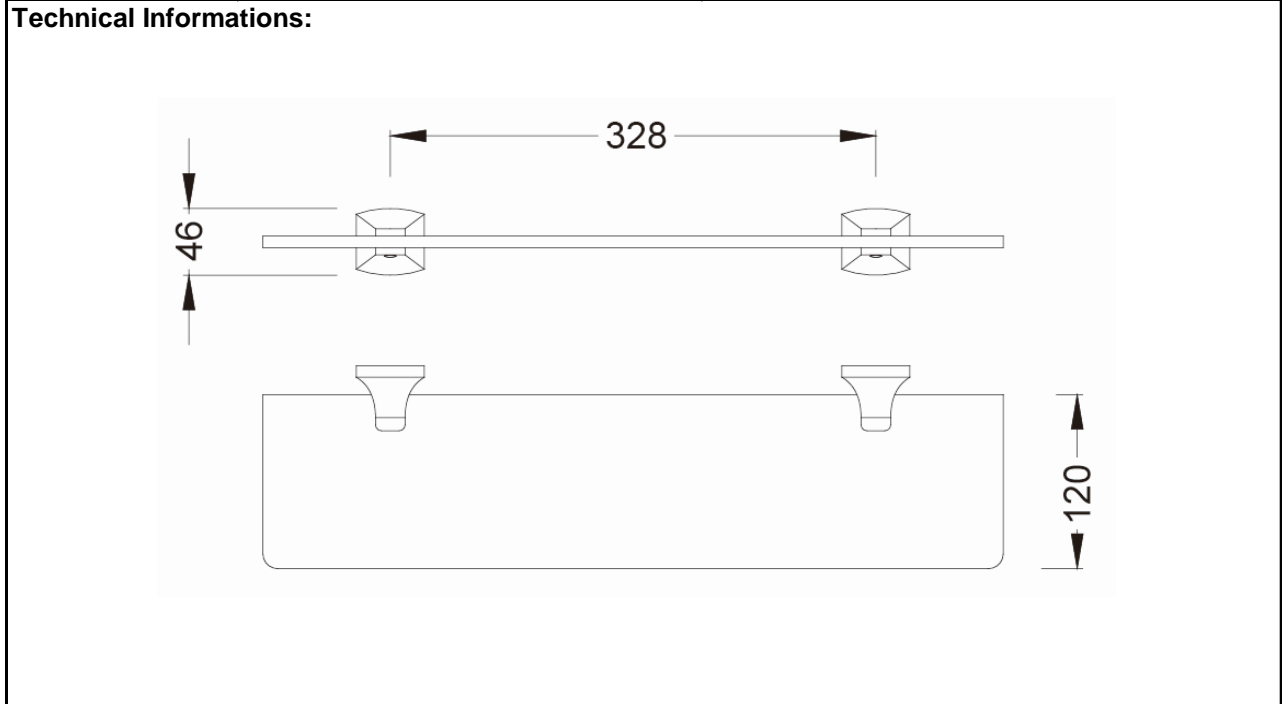

SPECIFICATION SHEET

BRAND:		Product Photo: 
ORIGIN:	China	
SERIES:	PILLAR	
PRODUCT DESCRIPTION:	Glass Shelf	
MODEL No.	7050044	
FINISH/COLOUR:	Chrome plated	
DIMENSIONS:	120mm x 328mm x 46mm	
OPTIONAL MATCHING PARTS:		