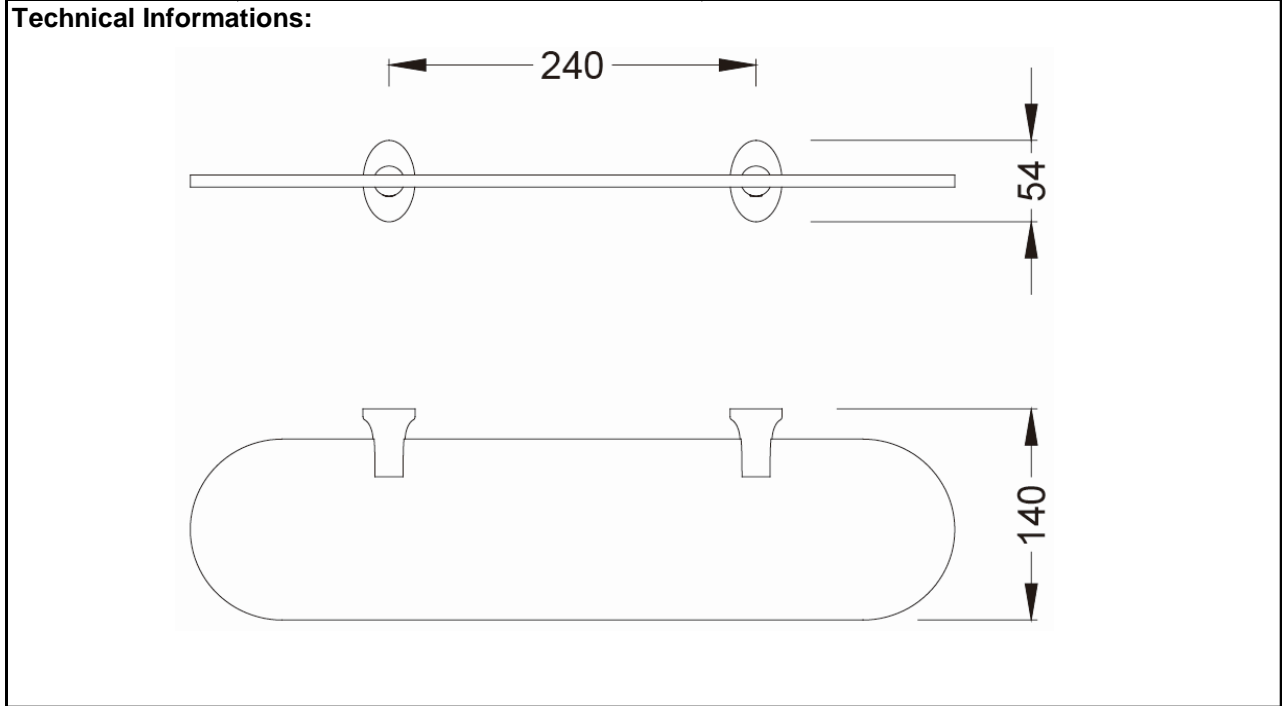

SPECIFICATION SHEET

BRAND:		Product Photo: 
ORIGIN:	China	
SERIES:	LEAF	
PRODUCT DESCRIPTION:	Glass Shelf	
MODEL No.	7032044	
FINISH/COLOUR:	Chrome plated	
DIMENSIONS:	140mm x 240mm x 54mm	
OPTIONAL MATCHING PARTS:		