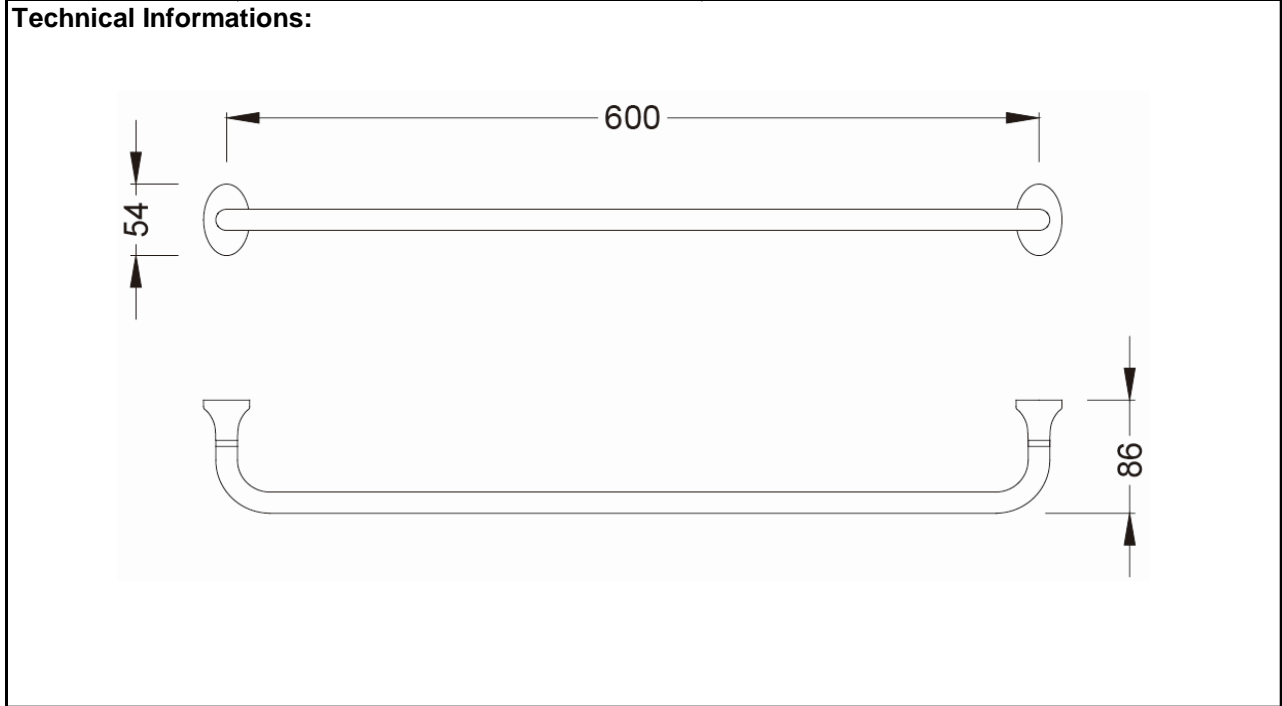

SPECIFICATION SHEET

BRAND:		Product Photo: 
ORIGIN:	China	
SERIES:	LEAF	
PRODUCT DESCRIPTION:	Towel Bar 600mm	
MODEL No.	7032037	
FINISH/COLOUR:	Chrome plated	
DIMENSIONS:	600mm x 86mm x 54mm	
OPTIONAL MATCHING PARTS:		