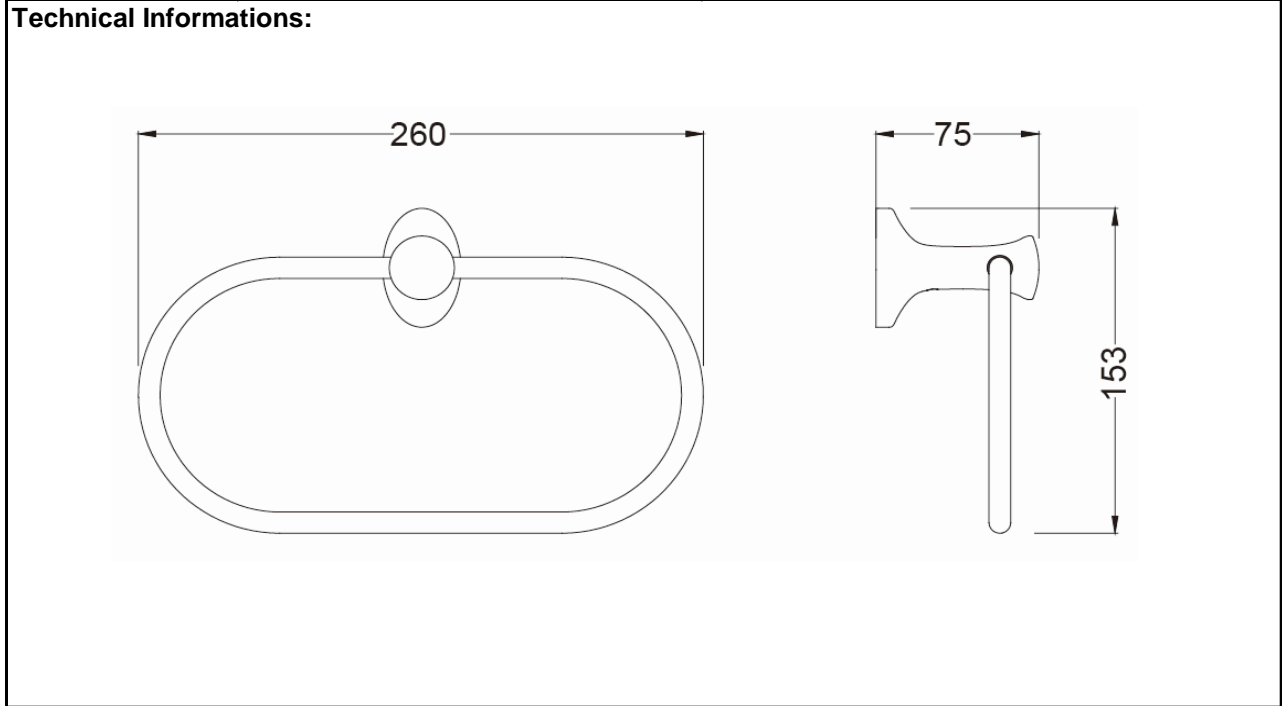

**SPECIFICATION SHEET**

<b>BRAND:</b>		<b>Product Photo:</b>  
<b>ORIGIN:</b>	China	
<b>SERIES:</b>	LEAF	
<b>PRODUCT DESCRIPTION:</b>	Towel Ring	
<b>MODEL No.</b>	7032024	
<b>FINISH/COLOUR:</b>	Chrome plated	
<b>DIMENSIONS:</b>	75mm x 260mm x 153mm	
<b>OPTIONAL MATCHING PARTS:</b>		