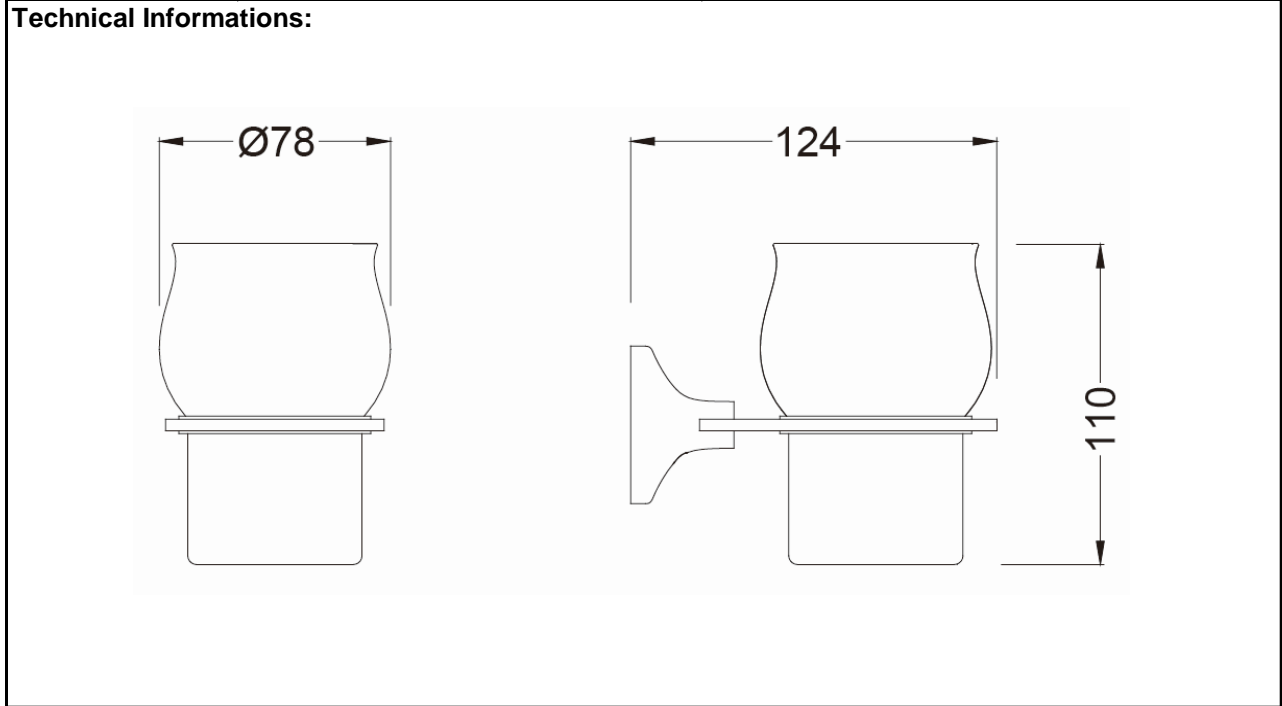

SPECIFICATION SHEET

BRAND:		Product Photo: 
ORIGIN:	China	
SERIES:	LEAF	
PRODUCT DESCRIPTION:	Glass Holder	
MODEL No.	7032011	
FINISH/COLOUR:	Chrome plated	
DIMENSIONS:	Ø78mm x 124mm x 110mm	
OPTIONAL MATCHING PARTS:		