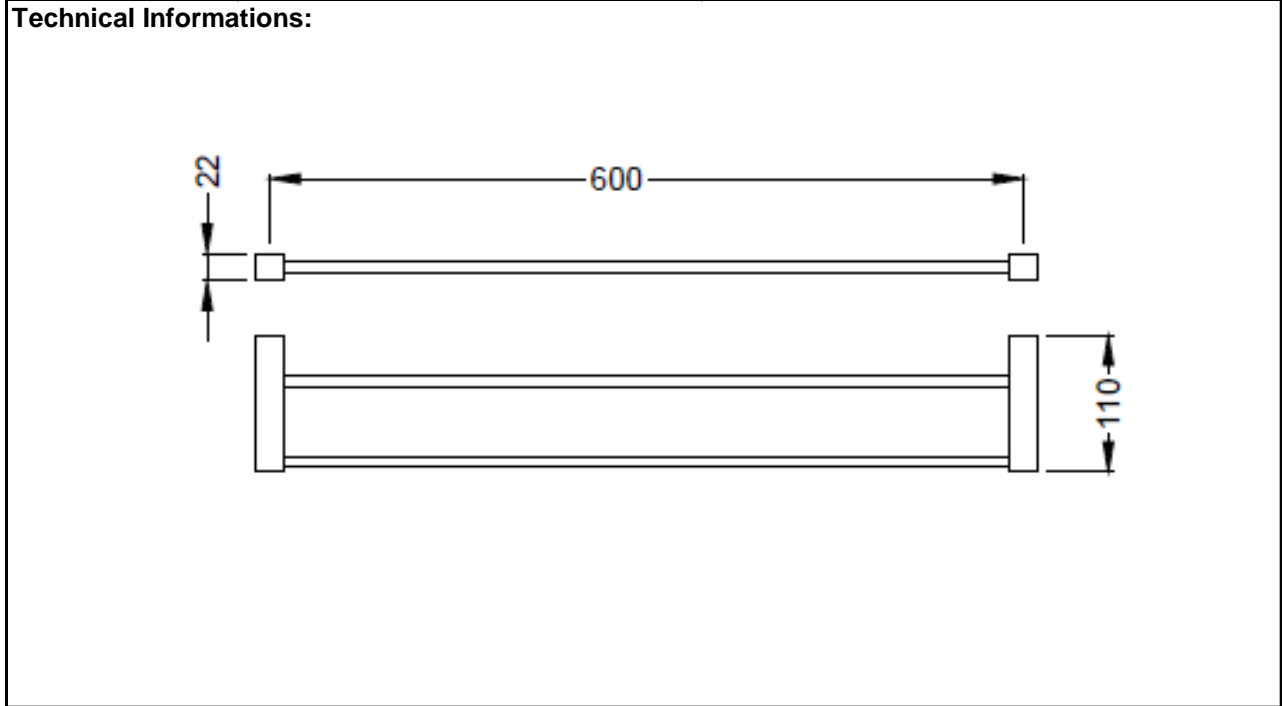

SPECIFICATION SHEET

BRAND:		Product Photo: 
ORIGIN:	China	
SERIES:	REMBRANDT	
PRODUCT DESCRIPTION:	Double towel bar 600mm	
MODEL No.	7004040	
FINISH/COLOUR:	Chrome plated	
DIMENSIONS:	110mm L x 600mm W x 22mm H	
OPTIONAL MATCHING PARTS:		