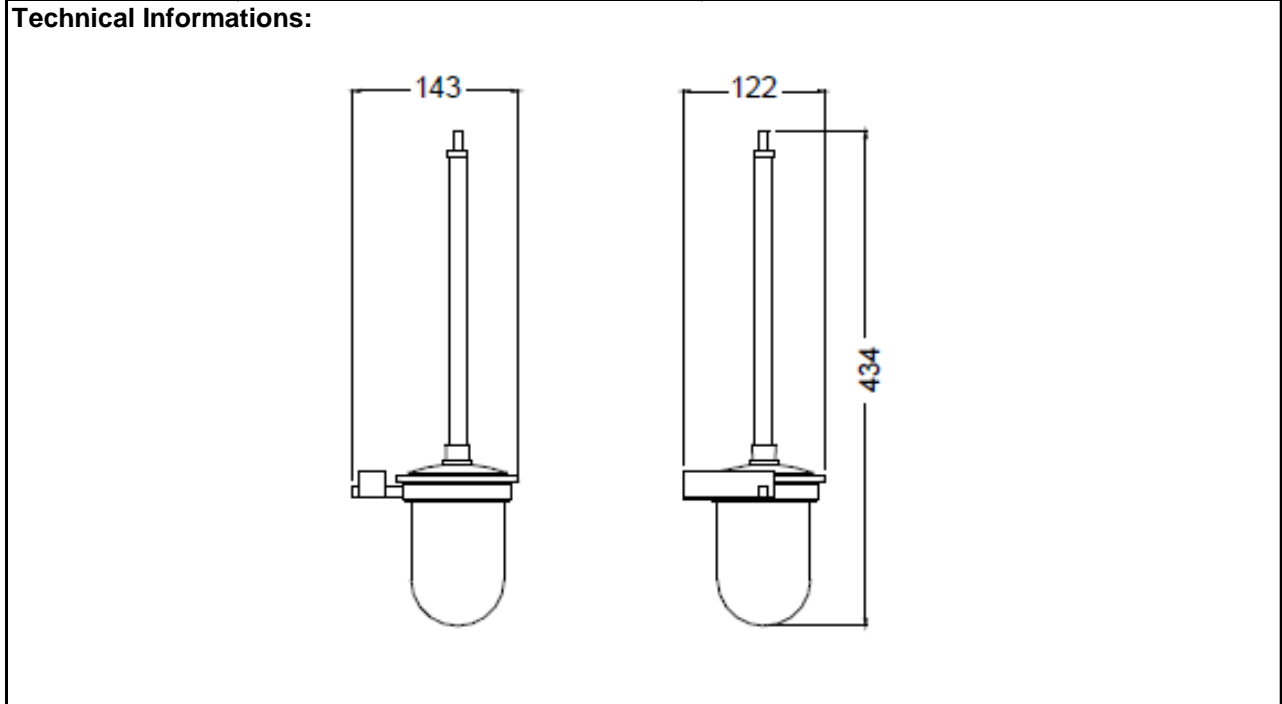

**SPECIFICATION SHEET**

<b>BRAND:</b>		<b>Product Photo:</b>  
<b>ORIGIN:</b>	China	
<b>SERIES:</b>	REMBRANDT	
<b>PRODUCT DESCRIPTION:</b>	W.c. brush with holder	
<b>MODEL No.</b>	7004030	
<b>FINISH/COLOUR:</b>	Chrome plated	
<b>DIMENSIONS:</b>	143mm L x 122mm W x 434mm H	
<b>OPTIONAL MATCHING PARTS:</b>		