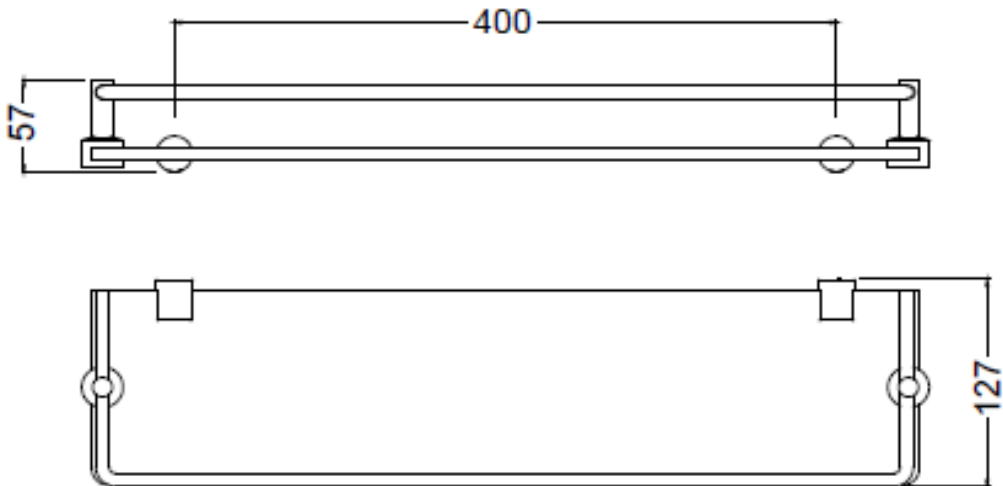

SPECIFICATION SHEET

BRAND:		Product Photo:
ORIGIN:	China	
SERIES:	RENOIR	
PRODUCT DESCRIPTION:	Glass shelf with rail	
MODEL No.	7002345	
FINISH/COLOUR:	Chrome plated	
DIMENSIONS:	127mm L x 400mm W x 57mm H	
OPTIONAL MATCHING PARTS:		

Technical Informations:

REMINDER:	Do not use cleaners containing abrasive cleansers, ammonia, bleach, acids, waxes, alcohol, solvents or other products not recommended for chrome.
	All information is for reference only, installation shall always be based on the actual product delivered.