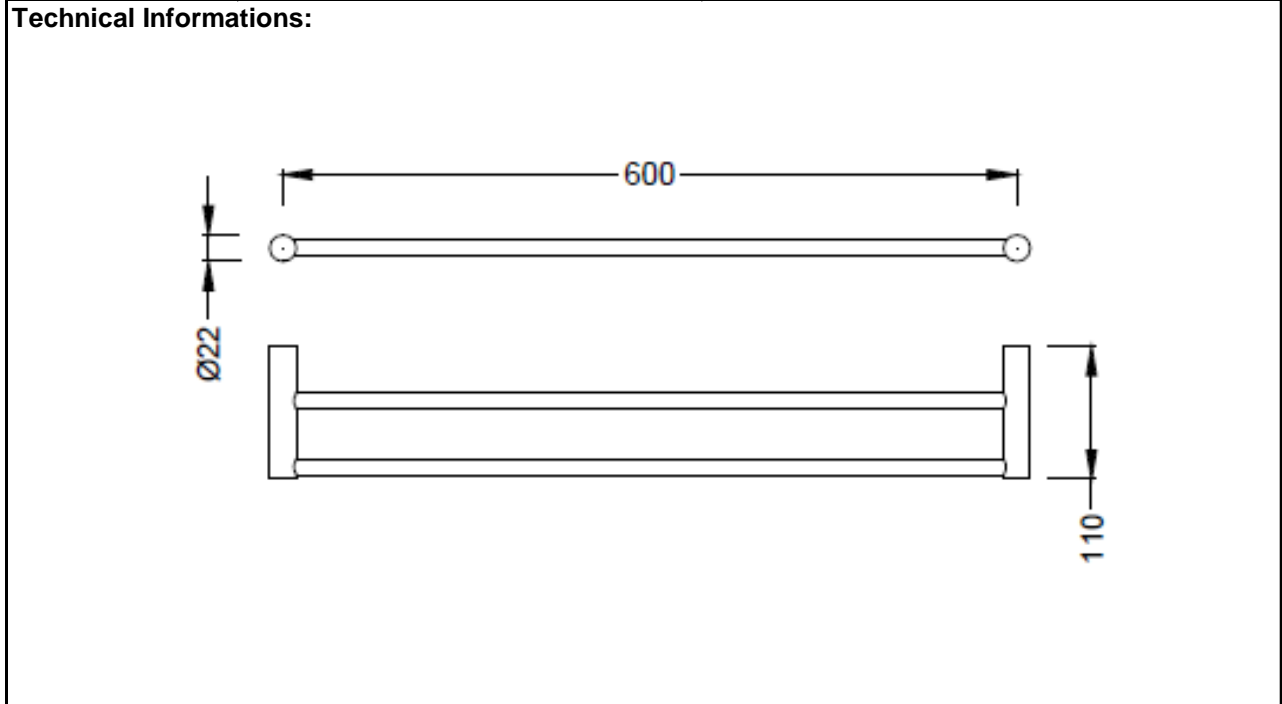

SPECIFICATION SHEET

BRAND:		Product Photo: 
ORIGIN:	China	
SERIES:	RENOIR	
PRODUCT DESCRIPTION:	Double towel bar 660mm	
MODEL No.	7002040	
FINISH/COLOUR:	Chrome plated	
DIMENSIONS:	110mm L x 600mm W	
OPTIONAL MATCHING PARTS:		