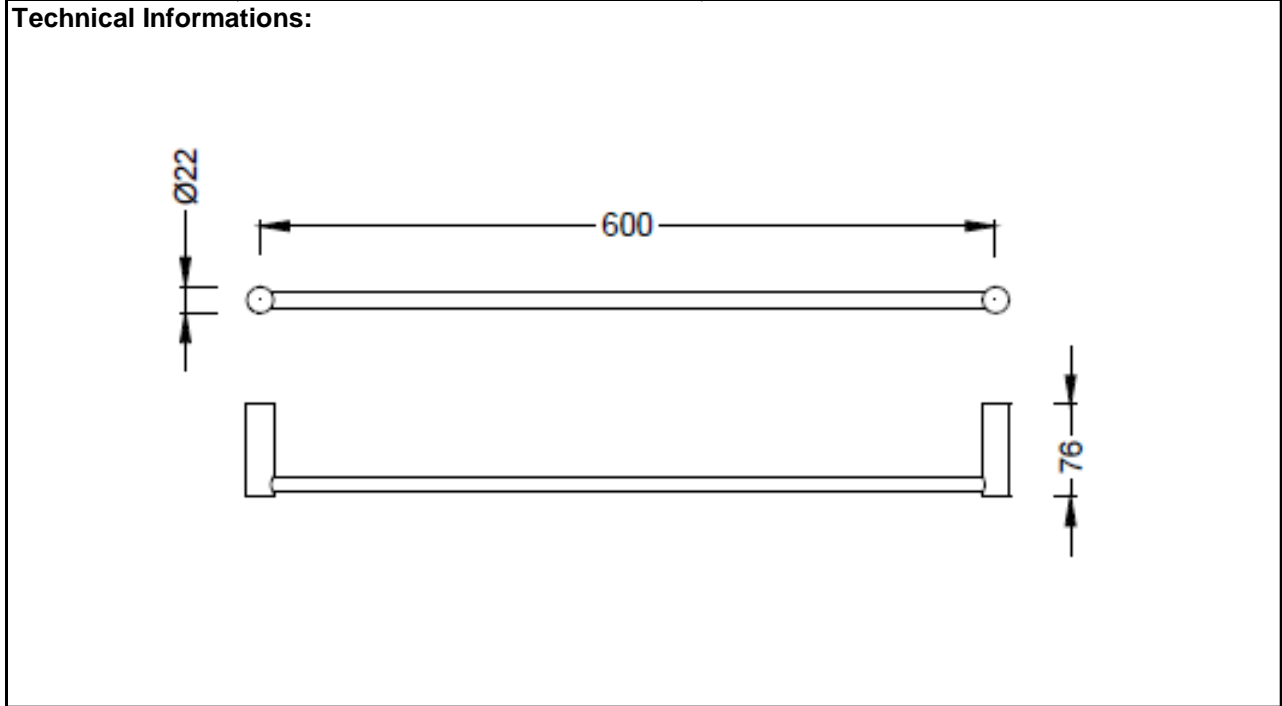

SPECIFICATION SHEET

BRAND:		Product Photo: 
ORIGIN:	China	
SERIES:	RENOIR	
PRODUCT DESCRIPTION:	Towel bar 600mm	
MODEL No.	7002037	
FINISH/COLOUR:	Chrome plated	
DIMENSIONS:	76mm L x 600mm W	
OPTIONAL MATCHING PARTS:		