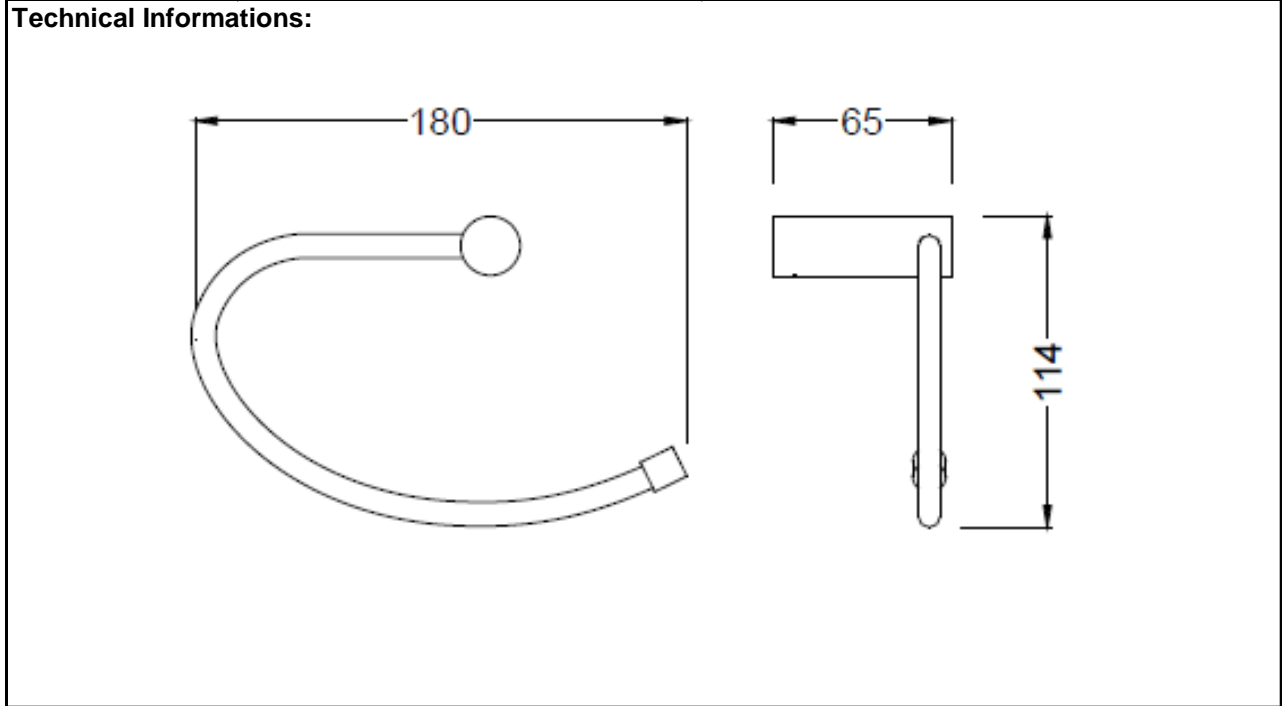

SPECIFICATION SHEET

BRAND:		Product Photo: 
ORIGIN:	China	
SERIES:	RENOIR	
PRODUCT DESCRIPTION:	Towel ring	
MODEL No.	7002025	
FINISH/COLOUR:	Chrome plated	
DIMENSIONS:	65mm L x 180mm W x 114mm H	
OPTIONAL MATCHING PARTS:		