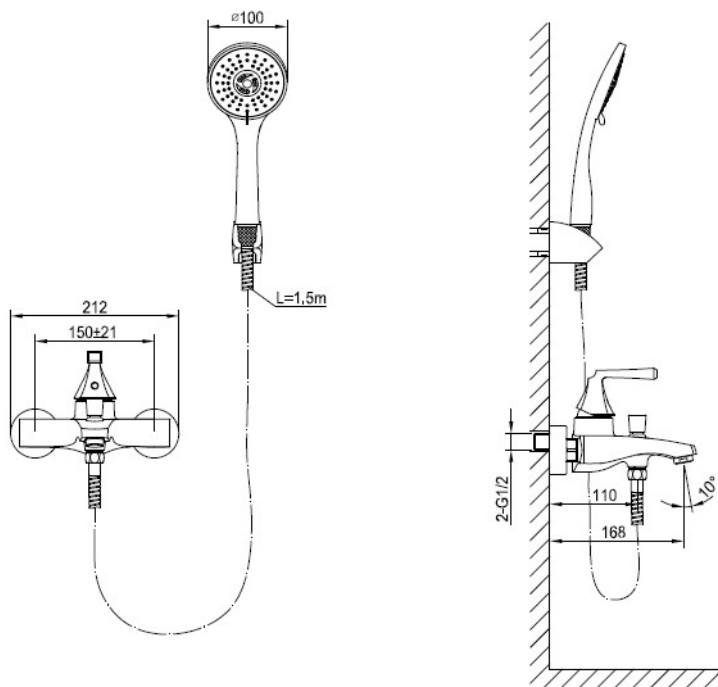

# CAE

Brand : CAE, China  
Name : exposed bath/shower mixer  
with H879601C  
Item Code : 14.2679C

Color / Finish:  
Dimensions :

Product info:

Flushing of pipe must be done before fittings are installed. Failure to do so voids the warranty.